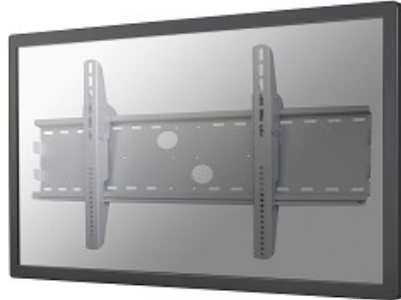

**THE BEST SUPPORT
FOR YOUR AV & IT HARDWARE**
T: + 31(0)23-5478888 | E: info@newstar.eu | W: www.newstar.eu

PLASMA-W100

NEWSTAR FLAT SCREEN WALL MOUNT

Newstar TV/Monitor Wall Mount (fixed) for
37-85" Screen - Silver

SPECIFICATIONS

Color	Silver
Distance to wall	3 - 4 cm
Height adjustment	None
Max. screen size	85
Max. weight	100
Min. screen size	37
Min. weight	0
Screens	1
Type	Fixed
VESA maximum	865x480 mm
VESA minimum	200x200 mm
Warranty	5 year
EAN code	8717371440589

The NewStar wall mount, model PLASMA-W100 is a fixed wall mount for flat screens up to 85". This mount is a great choice when you want the ultimate viewing flexibility with your flat screen. Depth of this mount is 3 to 4 centimetres.

NewStar PLASMA-W100 is suitable for screens up to 85" (216 cm). The weight capacity of this product is 100 kg. The wall mount is suitable for screens that meet VESA hole pattern 200x200 to 865x480mm. Different hole patterns can be covered using NewStar VESA adapter plates.