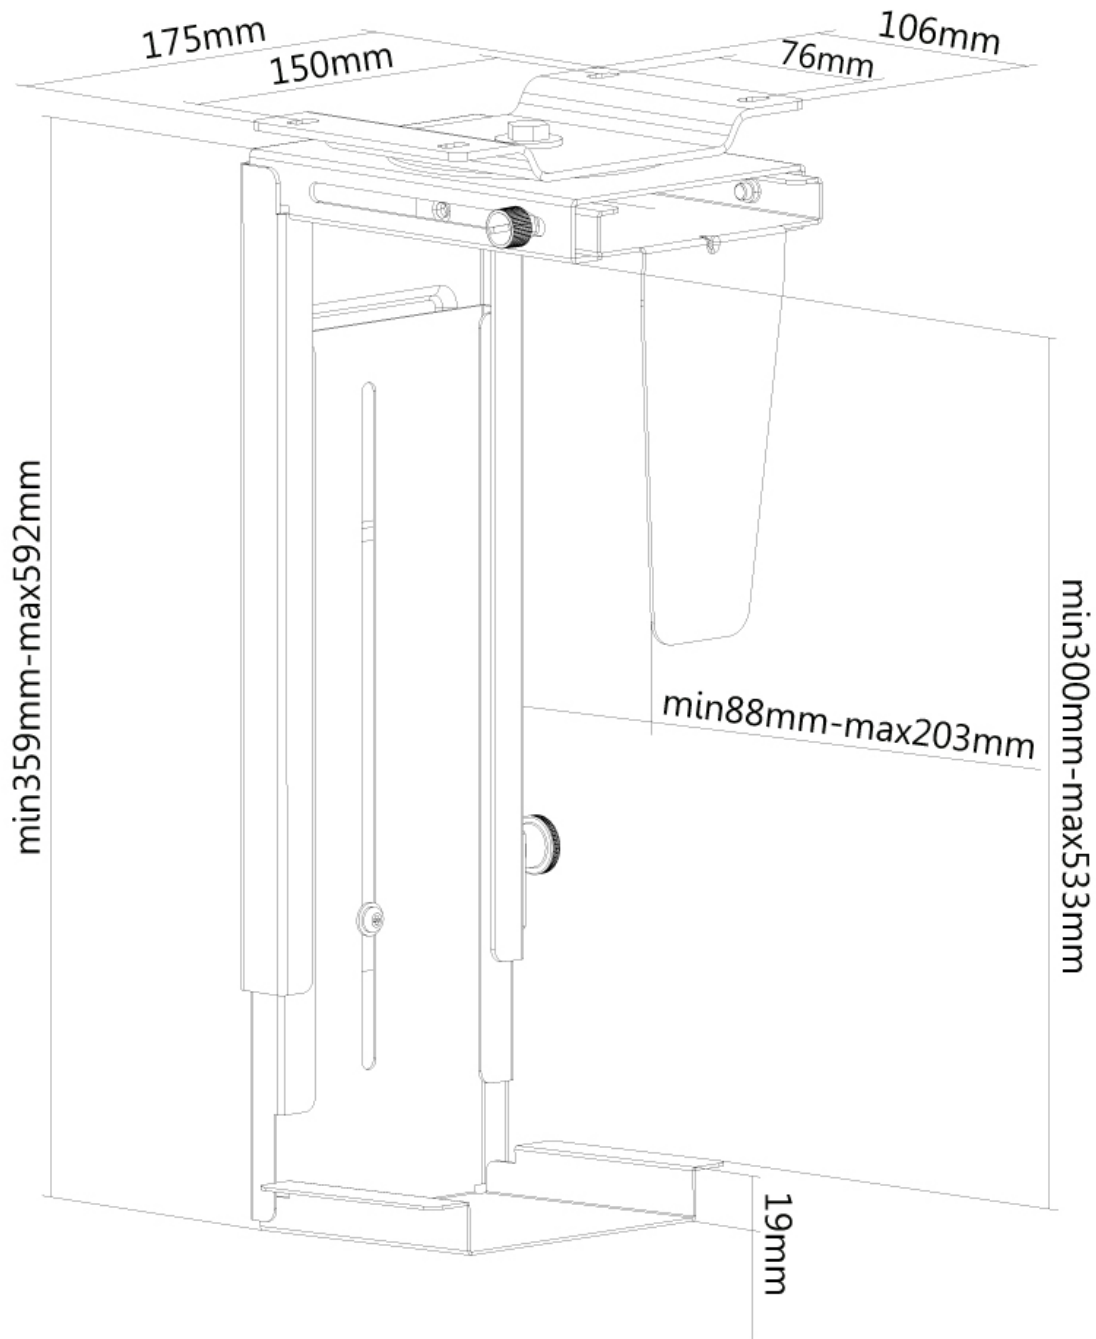

**THE BEST SUPPORT
FOR YOUR AV & IT HARDWARE**
T: + 31(0)23-5478888 | E: info@newstar.eu | W: www.newstar.eu

NM-CPU100BLACK

NEWSTAR CPU DESK MOUNT

NewStar Products Europe B.V.
Wateringweg 62/B
2031 EJ HAARLEM
THE NETHERLANDS

Phone : +31(0)23-5478888
Fax : +31(0)23-5478889
Email : info@newstar.nl
Website : www.newstar.eu

NewStar cannot be held liable for any inaccuracies and copyrights.
No part of this publication may be reproduced and/or published by print, photocopy, microfilm or in any other way, without prior written permission of NewStar Computer Products Europe BV.