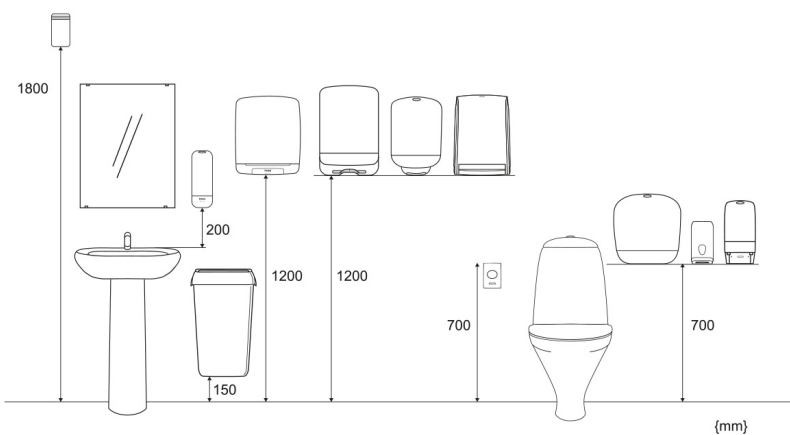

#### Product

Length/Depth	240 mm	Colour	White
Width	263 mm	Gross weight	1.611 kg
Height	403 mm		

#### Trading unit

Length/Depth	240 mm	Gross weight	2.015 kg	EAN
Width	266 mm	Consumer packs/ trading unit	1	
Height	425 mm			

## Pallet

Length/Depth 1,200 mm

Gross weight 85.6 kg

EAN

Width 800 mm

Trading units / pallet 30

Height 1,000 mm

## Measurements and Installing