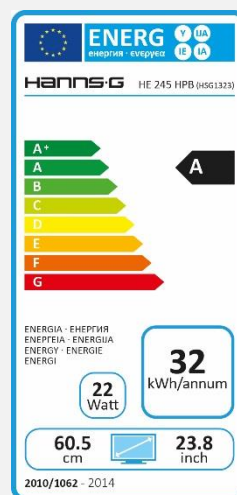

HE 245 HPB

23.8" / 60,45cm Diagonal
LED Backlight – Format 16:9

- 23,8" 16:9 LED Backlight Monitor
- 1920 x 1080 Full HD 1080P
- 178° / 178° Ultra Wide Viewing Angle
- Triple Input: HDMI + DVI + VGA
- Built-In Stereo Speakers
- Tilt and Wall-Mountable (VESA)
- Low Power Consumption
- Multi-Video Modes

VIEWING ANGLE, VESA

178° - 178°

VESA
Wall-Mountable

OTHER FEATURES

Eco Friendly

Tilt

Display Size	60,45cm / 23.8" Diagonal
Panel Type	TFT – LED Backlight
Aspect Ratio	16:9
Resolution (H x V)	1920 x 1080 Full HD
Brightness	250cd/m ²
Contrast (Typ.)	1.000:1 (Typical)
Contrast (Active)	5.000.000:1 (Active)
Viewing Angle L/R; U/D	178° H – 178° V
Response Time	8 msec (typ)
Pixel Pitch	0,2745 (H) x 0,2745 (V) mm
Panel Surface	Anti-Glare
Display Colors	16.7M Colors
Horizontal Frequency	30 ~ 80 kHz
Vertical Frequency	60 ~ 75 Hz
Max Display Frequency	1920 x 1080 @ 60Hz
Input 1	D-Sub (VGA)
Input 2	DVI-D with HDCP
Input 3	HDMI
Buil-in Speakers	Yes, 2W x 2, 8Ω; Audio In
Power Consumption	On: 22W; Stand-by: ≤0,5W; Off: 0,35W
AC Power Range	AC 100 ~ 240 Volt; 50 ~ 65 Hz
Product Dimensions	575 x 53 x 405 mm (W x D x H)
Packing Dimensions	627 x 102 x 450 mm (W x D x H)
Net / Gross Weight	3,7 Kgs / 4,85 Kgs
Bezel & Color Plan	High glossy front bezel and base; black rear cover and arm

VESA Mounting	100 x 100 mm
Monitor Stand	Normal Stand
Tilt / Kensington Lock	-5° ~ 15° / Yes
Pivot / Swivel	No / No
Controls	Menu, Down, Up, Exit, Scale, Source, Power
Color	Warm, Cool, User Mode
Preset Mode	Movie, Photos, Game, Standard
On Screen Display	9 OSD Languages
Carton Box	Brown Box
Accessory	Power Cable (1,5m); VGA Cable (1,5m); Audio Cable (1,5m); Warranty Card; Quick Start Guide

Supplier's Name	HANNspree
Model Name	HE245HPB
Energy Efficiency Class	A
Screen Size (Centimetres)	60,45
Screen Size (Inches)	23,80
On mode power Consumption (W)	22
Annual Energy Consumption* (kWh)	32
Standby-mode Power Consumption (W)	≤0,50
Off-mode Power Consumption (W)	0,35
Screen Resolution	1920 x 1080