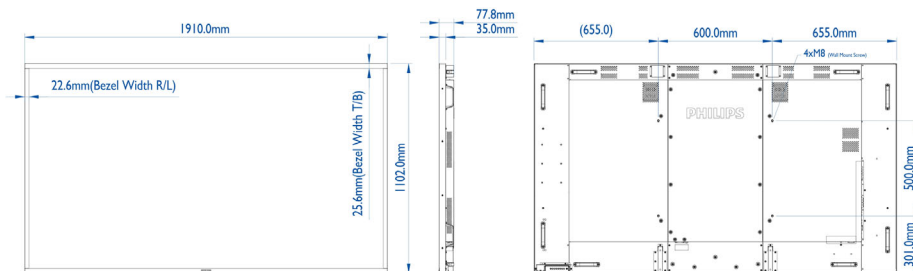

Dimensions

- Set dimensions (W x H x D): 1910.0 x 1102.0 x 77.80 mm
- Bezel width: 22.60 (R/L), 25.60 (T/B) mm
- VESA Mount: 600 x 500 mm, M8
- Product weight: 70 kg
- Product weight (lb): 154 lb

Convenience

- Placement: Landscape

- Network controllable: RS232, HDMI (One Wire), LAN (RJ45)
- Signal Loop Through: RS232, DisplayPort
- Energy-saving functions: Smart Power
- Remote control signal: Lockable
- Keyboard control: Hidden, Lockable
- Ease of installation: Smart Insert
- Other convenience: Carrying handles
- Screen-saving functions: Pixel Shift, Low Brightness

Power

- Mains power: 100 ~ 240 VAC, 50 ~ 60 Hz
- Consumption (Typical): 400 W
- Standby power consumption: <0.5 W

Sound

- Built-in speakers: 2 x 10 W RMS

Operating conditions

- Temperature range (operation): 5 ~ 40 °C
- Temperature range (storage): -20 ~ 60 °C
- Relative humidity: 20 ~ 80 %
- MTBF: 50,000 hour(s)

Accessories

- Included accessories: AC Power Cord, Batteries for remote control, Quick start guide, Remote Control, User manual on CD-ROM, RS232 cable, HDMI cable
- Optional accessories: HDBaseT OPS Receiver (CRD25), ColourCalibrationKit (CCK4601)

Miscellaneous

- On-Screen Display Languages: English, French, German, Italian, Polish, Russian, Spanish, Turkish, Simplified Chinese, Traditional Chinese, Arabic, Japanese
- Regulatory approvals: CE, UL/cUL, CCC, C-Tick, RoHS, GOST, FCC, Class A
- Warranty: 3-year warranty

Issue date 2017-03-03

Version: 3.0.1

12 NC: 8670 001 30749
EAN: 87 12581 73590 6

© 2017 Koninklijke Philips N.V.
All Rights reserved.

Specifications are subject to change without notice.
Trademarks are the property of Koninklijke Philips N.V.
or their respective owners.

www.philips.com