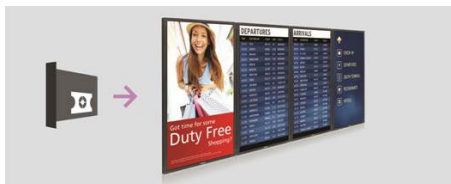

OPS Insert

Turn your display into an all-in-one digital signage solution and create a display network that is connected, intelligent and secure. Open Pluggable Specification (OPS) is an industry-standard slot into which you can add an OPS-standardised media player. This cable-free solution gives you the ability to install, use or maintain your hardware whenever you need to.