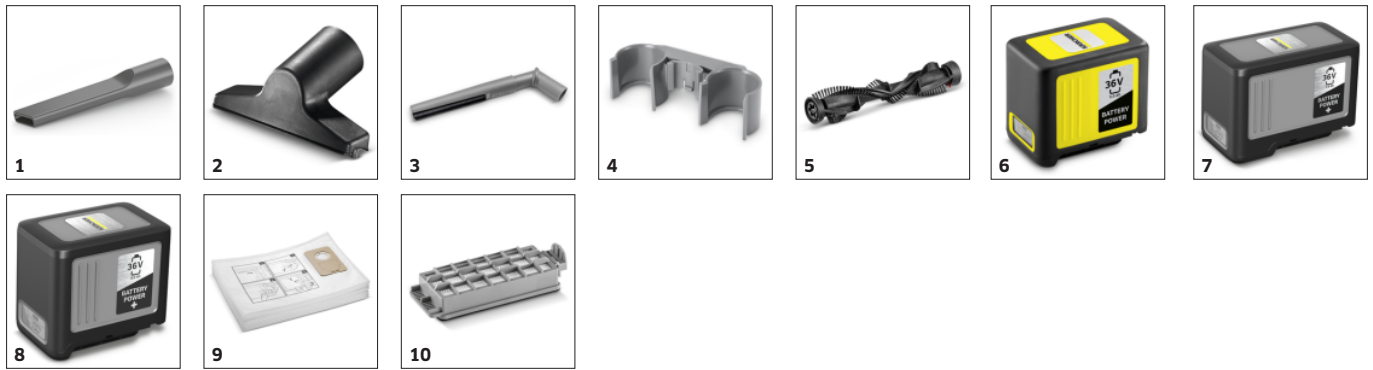

EQUIPMENT FOR CV 30/2 BP ADV 1.023-206.0

		Order no.	Description	
SUCTION NOZZLES				
Crevice nozzles				
Crevice nozzle wet and dry packaged NW35	1	2.889-159.0	Crevice nozzle ID 35, for new Tact range.	☒
Upholstery nozzles				
Upholstery brush	2	6.905-998.0		☒
FURTHER ACCESSORIES DRY VACUUM CLEANERS				
Set hand nozzle	3	2.889-361.0		☒
Accessories holder	4	2.889-406.0		☐
UPRIGHT BRUSH-TYPE VACUUM CLEANER ACCESSORY				
Roller brush cpl.	5	4.762-644.3		☐
BATTERIES				
Accumulator special accessories 36V 5,0	6	2.445-031.0		☐
Battery Power+ 36/75	7	2.445-043.0	A capacity of 7.5 Ah guarantees long runtimes for the Battery Power+ 36 V lithium-ion battery. Very powerful, with Real Time Technology via LCD display and protection against overcurrent.	☐
Battery Power+ 36/60	8	2.042-022.0	Extremely powerful Battery Power+ 36 V lithium-ion battery with a capacity of 6.0 Ah for a long runtime. With innovative Real Time Technology via LCD display and voltage monitoring.	☐
FILTER BAGS				
Fleece filter bags (3 ply)				
Fleece filter bags, 10 Piece(s), CV 30/2 Bp	9	2.889-357.0		☐
FILTER T/ NT				
HEPA filter for dust class H				
Accessories filter HEPA	10	2.889-342.0		☐

■ Included in delivery. □ Available accessories.