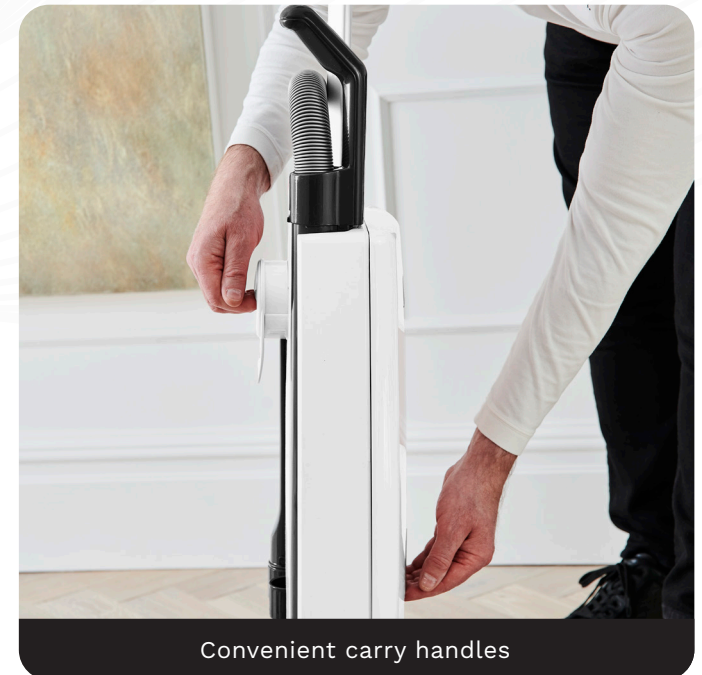

LED SearchLight

Some X models feature a LED SearchLight which illuminates the floor in front of the vacuum cleaner – fantastic for darker areas and under furniture.

Quick release wand and hose

Easy to remove brush roller

Convenient carry handles

Our unique quick release wand for those hard to reach places

S-CLASS FILTRATION

SEBO filters combine high filtration with excellent airflow, and are very resistant to clogging, because they are made of an electret material which harnesses the power of electrostatic attraction.