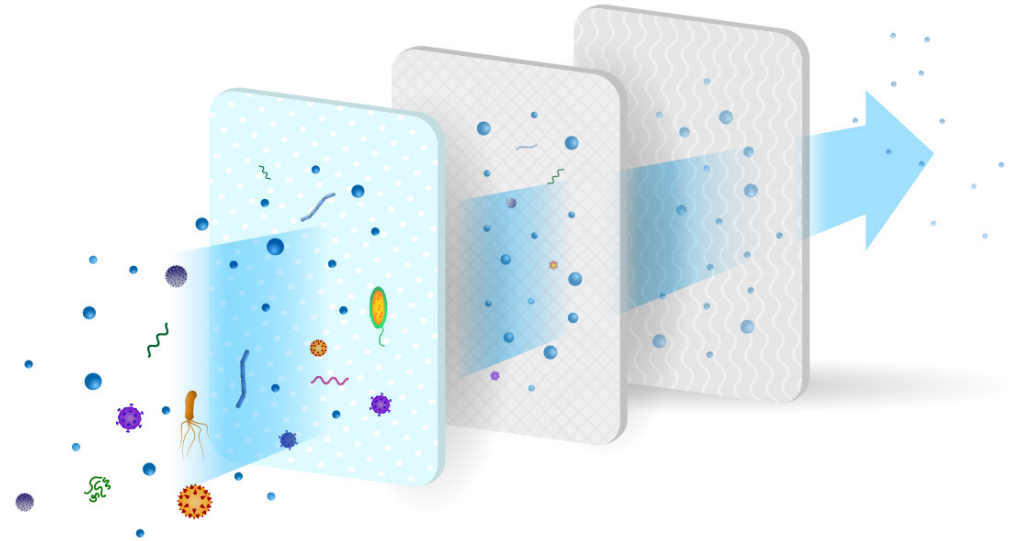

LED SearchLight

Some X models feature a LED SearchLight which illuminates the floor in front of the vacuum cleaner – fantastic for darker areas and under furniture.

Quick release wand and hose

Easy to remove brush roller

Convenient carry handles

Our unique quick release wand for those hard to reach places

S-CLASS FILTRATION

SEBO filters combine high filtration with excellent airflow, and are very resistant to clogging, because they are made of an electret material which harnesses the power of electrostatic attraction.

The loosely woven statically charged filaments let the air pass through easily, but literally pull the dust particles out of the airstream and hold onto them with their static charge. We regard this as the ultimate filtration technology.

An S-Class filtration system has to remove a minimum of 99.97% of particles of 0.3 microns. The SEBO S-Class system will remove 100% of particles of 1 micron and above.

Filter Stage 1 - The Ultra-bag

Made from the same material as medical masks, the SEBO Ultra-Bag retains virtually every fine particle that is picked up and they are simple and easy to remove for dust-free disposal. Using multiple layers of electrostatic fleece, they maintain suction and prolong the life of the other filters.