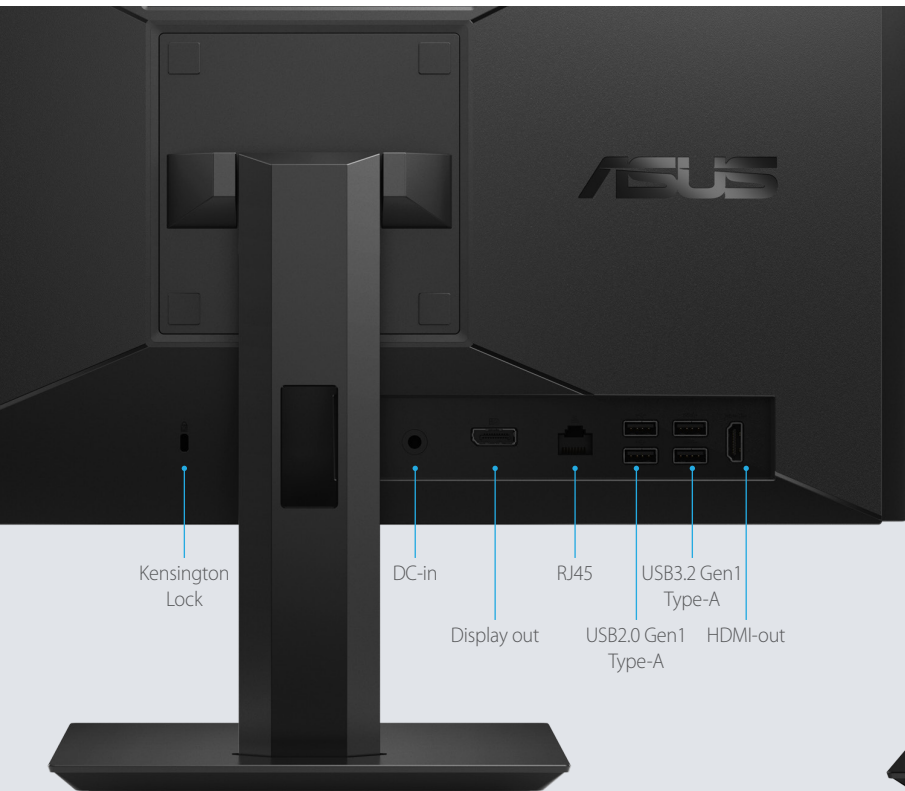

ASUS VERIVIEW

Delivering new interactive experiences

ASUS VeriView is the easy-to-use second touchscreen that elevates expectations of what an AiO PC can do. This powerful, interactive second screen is ready to accommodate diverse business applications, empowering both a dual view and two-way interactivity. Customers are able to see key information at a glance and easily interact using a fingertip. ASUS VeriView can also be leveraged to display news or advertisements, check-in information or QR codes to provide customers with fast access to online information.

Two-way noise cancellation and high-res 12 MP webcam for superior conferencing

Immersive NanoEdge display with 84% screen to body ratio

Adjustable stand for comfortable viewing, plus space-saving VESA-mount compatibility

Innovative second touchscreen for powerful new interactive experiences

Innovative second touchscreen for powerful new interactive experiences

Kensington Lock

DC-in

Display out

RJ45

USB2.0 Gen1 Type-A

USB3.2 Gen1 Type-A