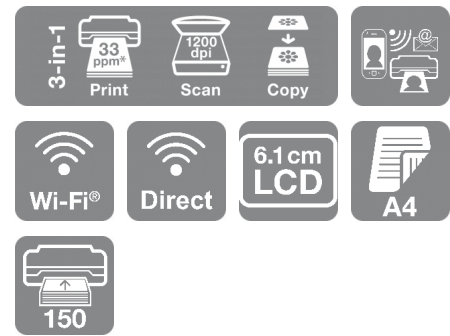

Expression Home XP-5205

DATASHEET / BROCHURE

Compact and stylish, this multifunction printer is sure to impress with individual inks, mobile printing and A4 double-sided printing.

This stylish and compact all-in-one looks great from every angle. Discover how easy everyday tasks can be with A4 double-sided printing, an up to 150-sheet front-loading paper cassette and a large 6.1cm LCD screen. Print from almost anywhere using Epson's mobile printing¹ solutions. It is also compatible with Apple AirPrint².

Stylish and space-saving

This affordable model efficiently uses your space combining print, scan and copying facilities in one unit.

Easy to use

The XP-5205 is versatile with Wi-Fi for printing and scanning wirelessly and Wi-Fi Direct for printing without a wireless network. Copy and print without a computer using its 6.1cm LCD screen, use paper efficiently with A4 double-sided printing and minimise refills with the 150-sheet paper cassette.

GENERAL

Energy Use	12 Watt (standalone copying, ISO/IEC 24712 pattern), 0.7 Watt (sleep mode), 5.3 Watt (Ready), 0.3 Watt (Power off)
Product dimensions	375 x 347 x 187 mm (Width x Depth x Height)
Product weight	5.4 kg
Noise Level	5.2 B (A) with Epson Premium Glossy Photo Paper / Photo RPM mode - 39 dB (A) with Epson Premium Glossy Photo Paper / Photo RPM mode
Compatible Operating Systems	Mac OS X 10.9.5 or later, Windows 10 (32/64 bit), Windows 11 or later, Windows 7 (32/64 bit), Windows 8 (32/64 bit), Windows 8.1 (32/64 bit), Windows Vista (32/64 bit), Windows XP Professional x64 Edition SP2 or later, Windows XP SP3 or later (32-bit), macOS 11 or later
WLAN Security	WEP 64 Bit, WEP 128 Bit, WPA PSK (TKIP), WPA2 PSK (AES), WPA3-SAE(AES)
Mobile and Cloud printing services	Apple AirPrint, Epson Smart Panel App, Epson Creative Print App, Epson Connect (Email Print, Scan-to-Cloud)
Colour	Black