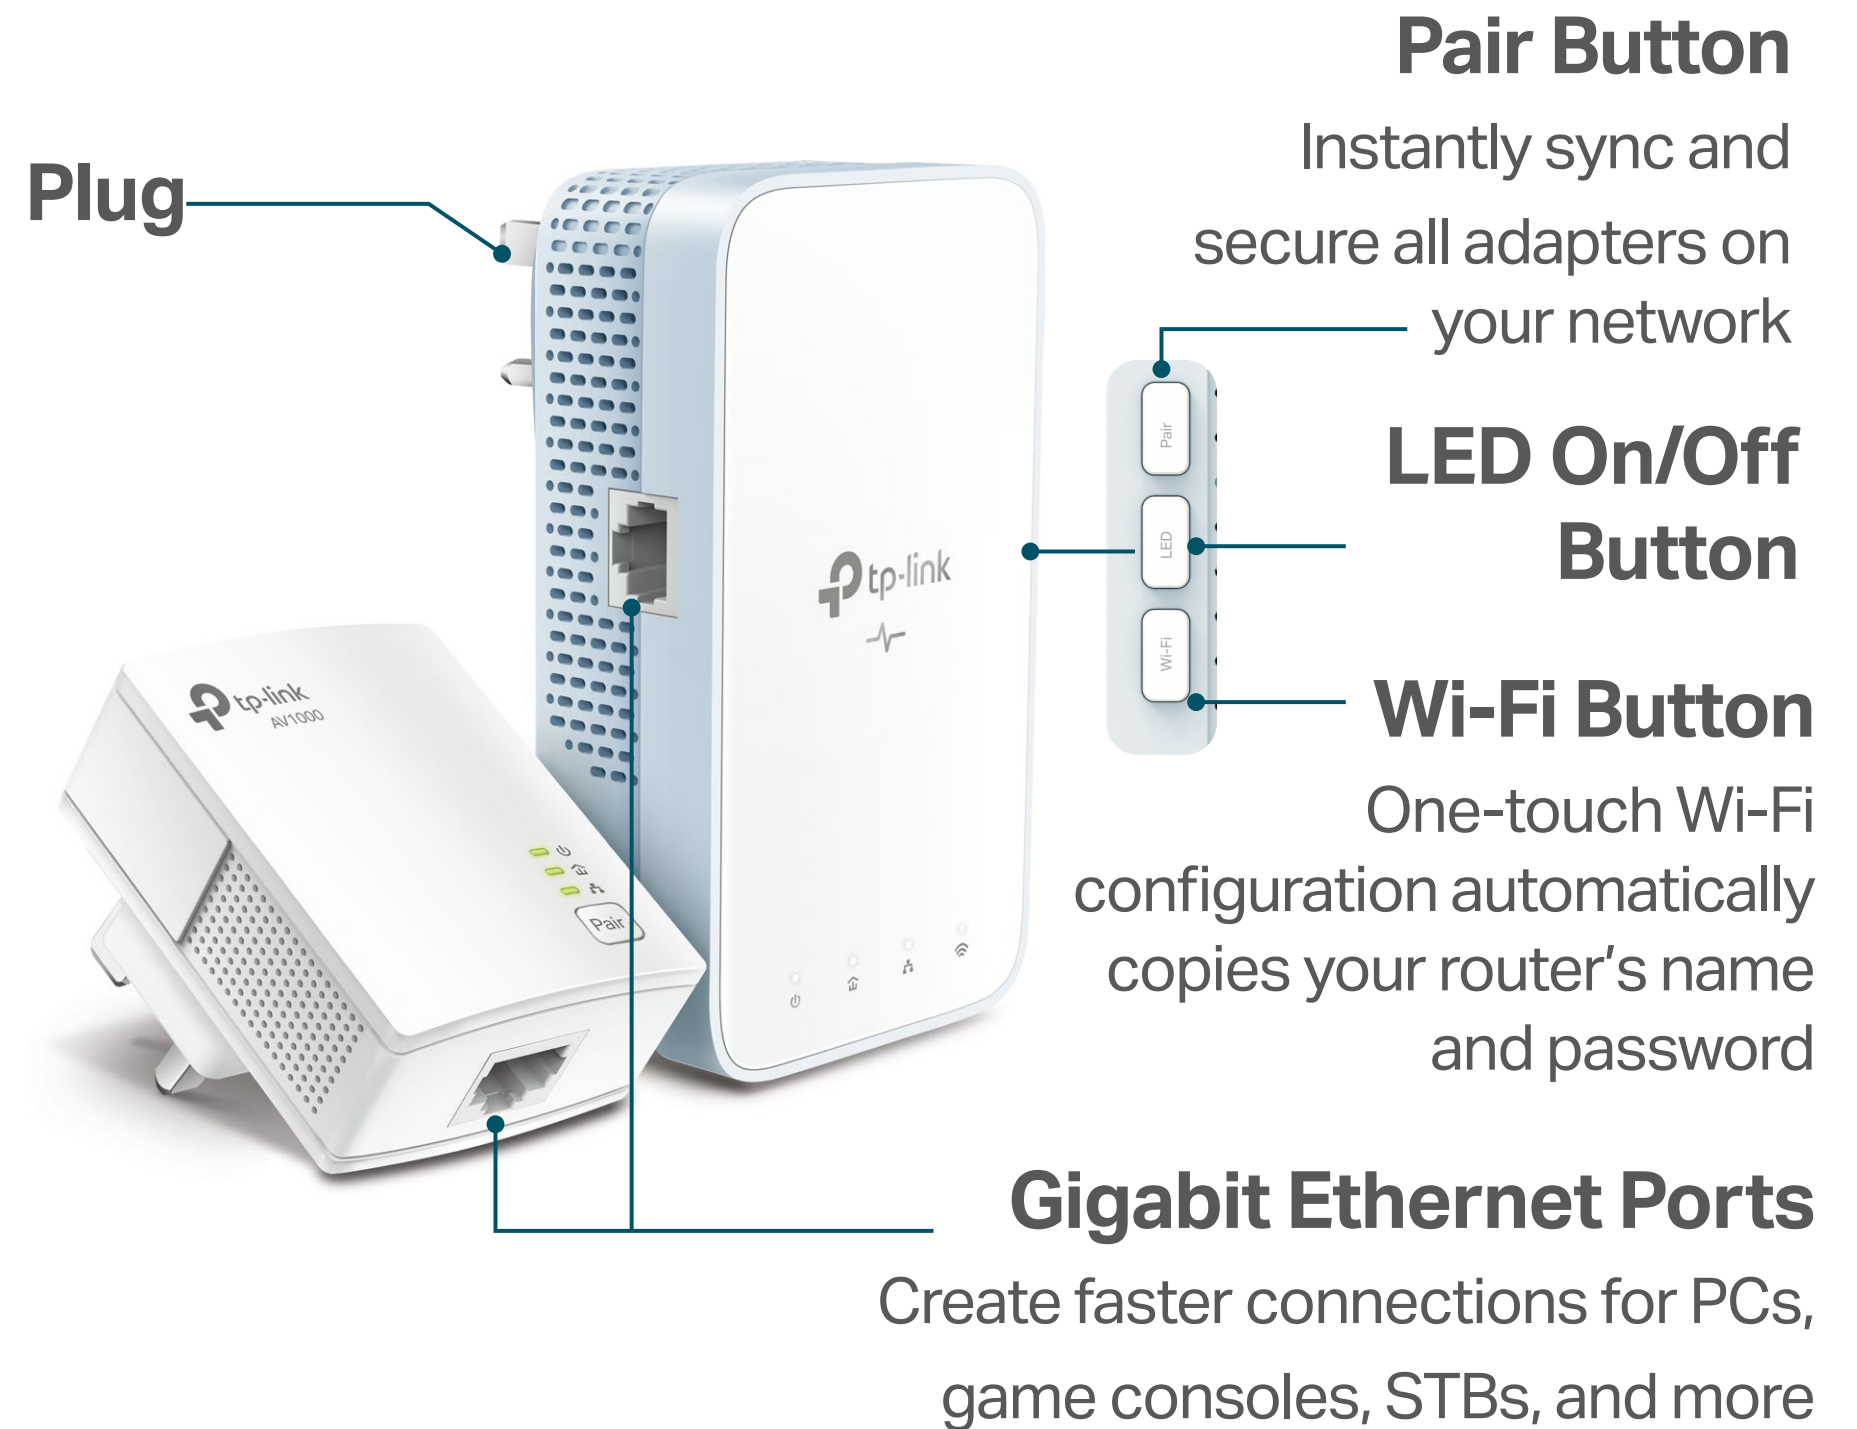

Specifications

Hardware

- Transmission Speeds:
  - Powerline: Up to 1000 Mbps
  - Ethernet: 10/100/1000 Mbps
- Standards and Protocols:
  - HomePlug AV2, HomePlug AV, IEEE 1901, IEEE 802.3, IEEE 802.3u, IEEE 802.3ab, IEEE 802.11b/g/n (2.4GHz), IEEE 802.11a/n/ac (5GHz)
- Interface: TL-WPA7517: 1 Ethernet Port; TL-PA7017: 1 Ethernet Port
- Plug Type: UK
- Button: Pair, Reset, Wi-Fi Clone, LED On/Off
- LED Indicator: Power, Powerline, Ethernet, Wi-Fi (2.4GHz), Wi-Fi (5GHz)
- Dimensions (W x D x H):
  - TL-WPA7517: 2.7 × 1.4 × 4.9 in. (69.5 × 35 × 124.1 mm)
  - TL-PA7017: 2.0 × 1.1 × 2.6 in. (52 × 28.5 × 65 mm)
- IGMP: IGMP v1/v2/v3
- Power Consumption:
  - TL-WPA7517: Maximum: 11.0W, Typical: 6.5W
  - TL-PA7017: Maximum: 2.9W, Typical: 2.6W
- Range: Up to 300 meters/1000 feet over existing electrical wiring
- Compatibility:
  - Compatible with all HomePlug AV & AV2 standard powerline adapters