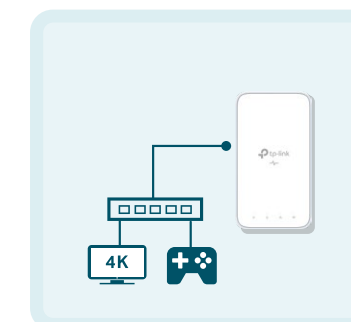

HomePlug AV2 Standard Compliant

Provides users with stable, high-speed data transfer rates of up to 1000 Mbps on a line length of up to 300 meters.[†]

One-Touch Wi-Fi Configuration

With just a tap, copy your router's wireless settings onto the extender to share the same SSID and password.