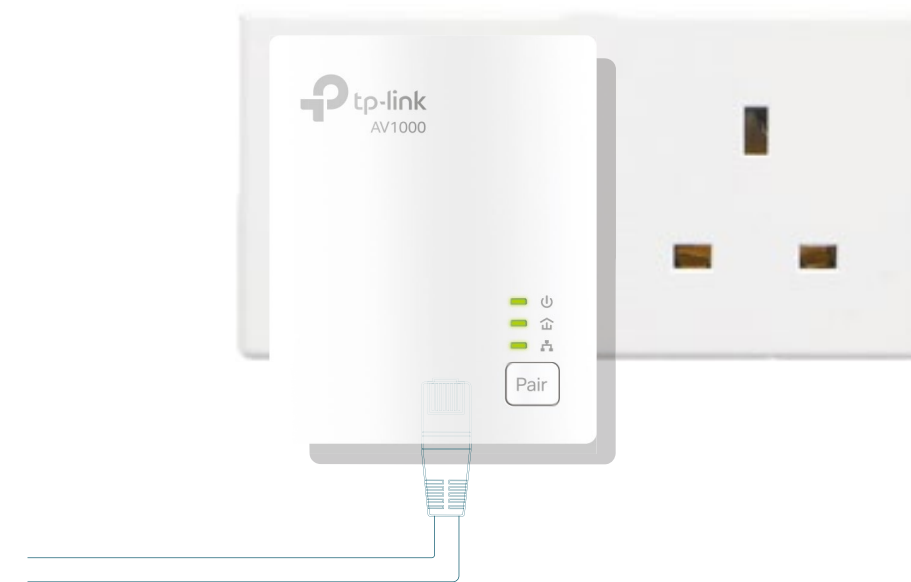

Highlights

Get Reliable Gigabit Network from Any Outlet

The AV1000 Gigabit Powerline Starter Kit brings internet to any area with a power outlet using your home's electrical wiring.

- No need for new wires or drilling
- Network passes through walls and floors

Plug and Play

Powerline adapters and extenders must be deployed in a set of two or more, and be connected to the same electrical circuit.

Highlights

HomePlug AV2 Standard Compliant

The HomePlug AV2 standard creates high-speed data transfer rates of up to 1000Mbps[†] to support all your online activities.

Compact Design

The ultra-compact design allows the adapter to be plugged into socket without blocking other sockets.

Features

Speed

- Ultra-fast Powerline Speed – HomePlug AV2 standard compliant, high-speed data transfer rate of up to 1000Mbps, ideal for Ultra HD streaming and online gaming
- Gigabit Ethernet for Reliable Connections– One Gigabit Ethernet port provides reliable high-speed wired connections for game consoles, smart TVs, STB and more.

Specifications

Hardware

- Plug Type: UK
- Standards and Protocols:
HomePlug AV2, HomePlug AV, IEEE 1901, IEEE 802.3, IEEE 802.3u, IEEE 802.3ab
- Power Consumption:
Maximum: 2.7W (220V/50Hz)
Typical: 2.3W (220V/50Hz)
Standby: 0.5W (220V/50Hz)
- Range:
Up to 300 meters/1000 feet over existing electrical wiring[†]
- Interface:
1 * Gigabit Ethernet Port
- Button:
Pair/Reset button
- LED Indicator:
Power, Powerline, Ethernet
- Dimensions (W x D x H):
2.0 x 1.1 x 2.6 in (52 x 28.5 x 65 mm)
- Compatibility:
Compatible with any powerline adapters /extenders and routers[†]