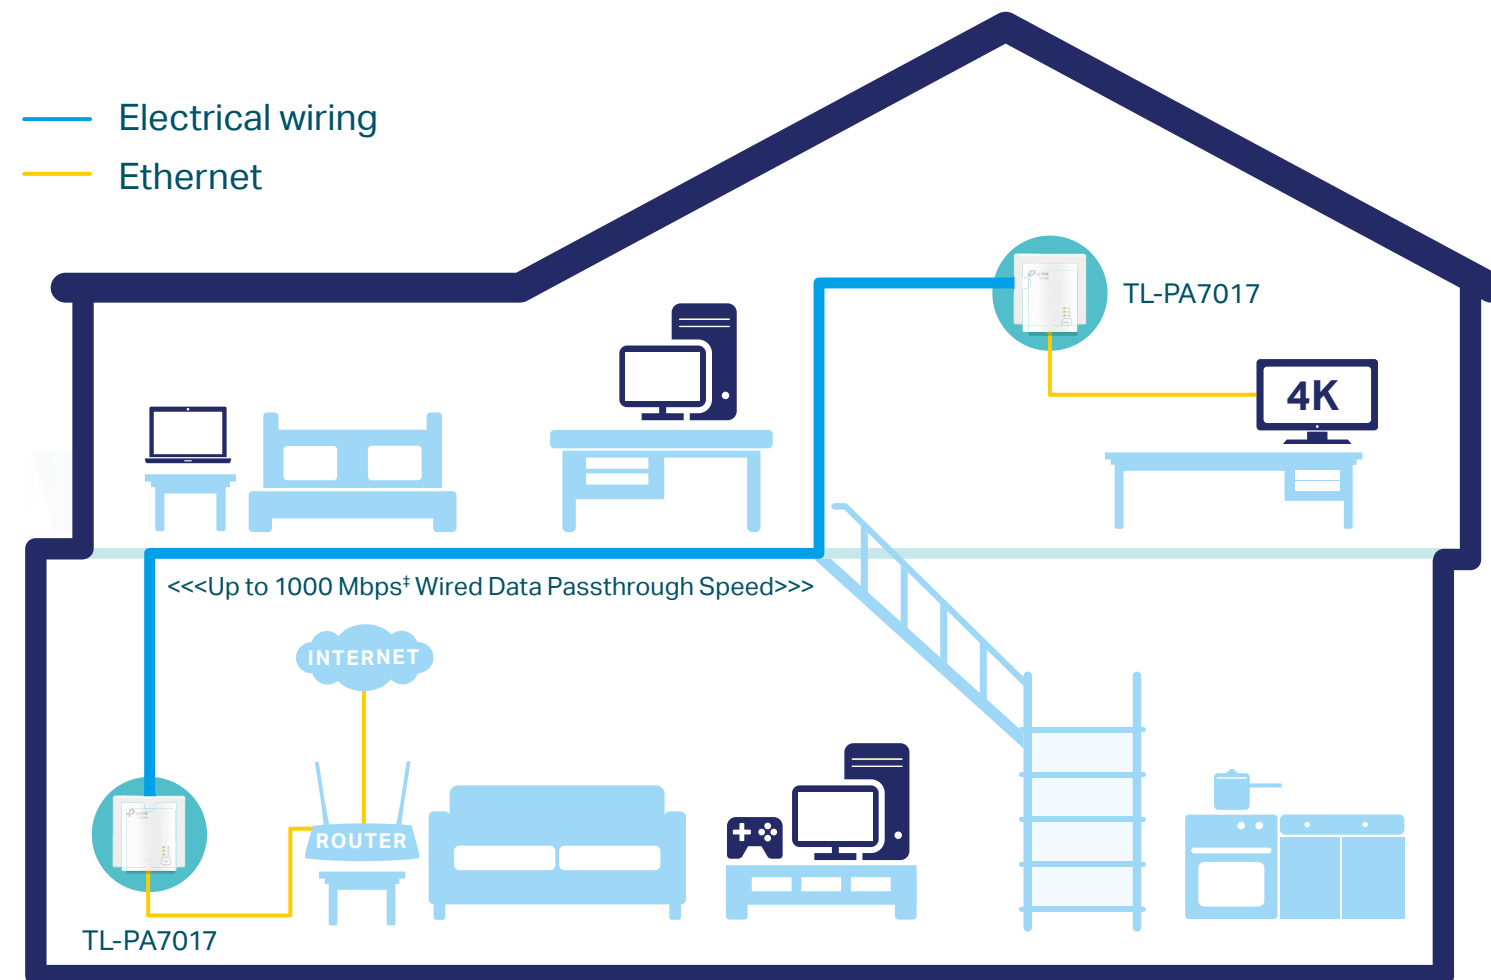

AV1000 Gigabit Powerline Starter Kit

Extend Reliable Gigabit Network
Using Existing Electrical Wiring

TL-PA7017 KIT

HomePlug AV2
1000Mbps

Compact Design

Power Saving

Plug and Play

Gigabit Ethernet

Highlights

Get Reliable Gigabit Network from Any Outlet

The AV1000 Gigabit Powerline Starter Kit brings internet to any area with a power outlet using your home's electrical wiring.

- No need for new wires or drilling
- Network passes through walls and floors

Plug and Play

Powerline adapters and extenders must be deployed in a set of two or more, and be connected to the same electrical circuit.

Highlights

HomePlug AV2 Standard Compliant

The HomePlug AV2 standard creates high-speed data transfer rates of up to 1000Mbps[†] to support all your online activities.

Compact Design

The ultra-compact design allows the adapter to be plugged into socket without blocking other sockets.

Features

Speed

- Ultra-fast Powerline Speed – HomePlug AV2 standard compliant, high-speed data transfer rate of up to 1000Mbps, ideal for Ultra HD streaming and online gaming
- Gigabit Ethernet for Reliable Connections– One Gigabit Ethernet port provides reliable high-speed wired connections for game consoles, smart TVs, STB and more.