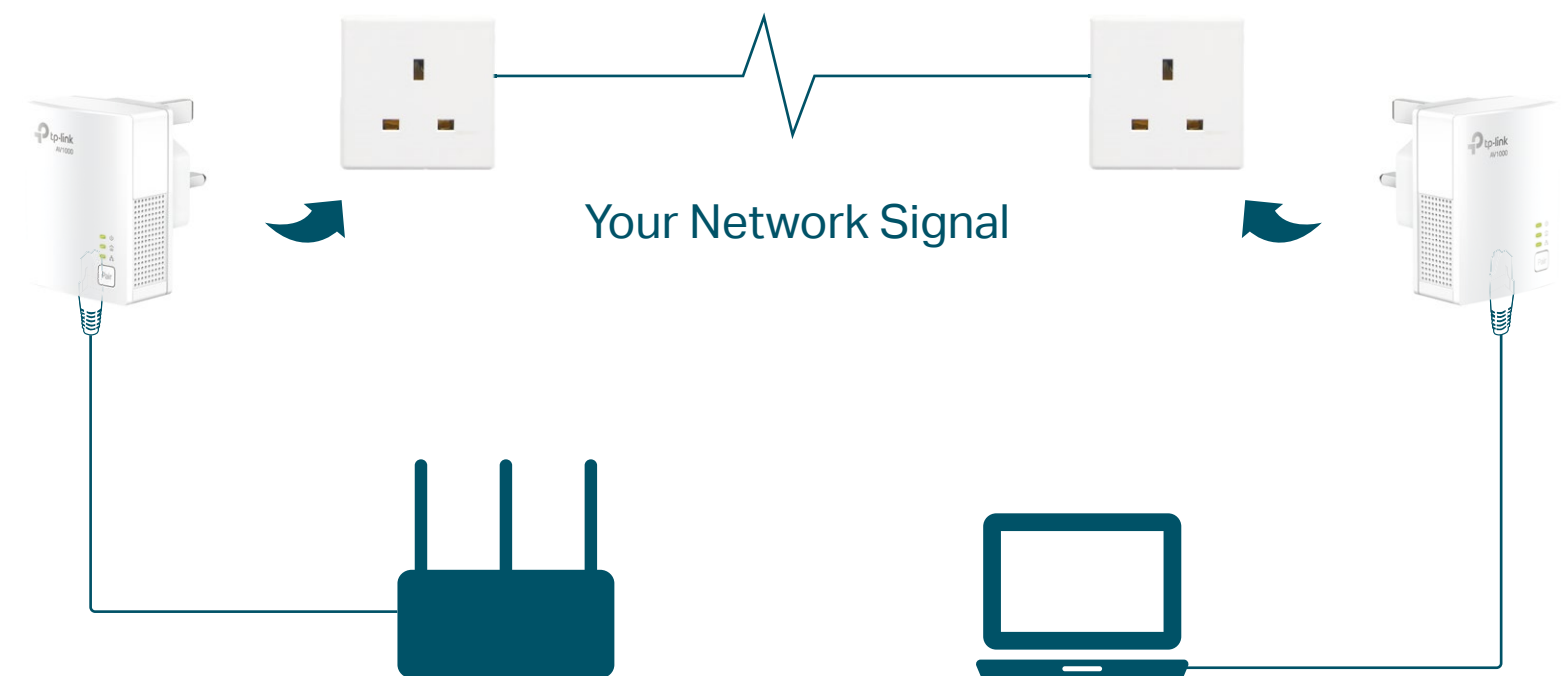

AV1000 Gigabit Powerline Starter Kit

Extend Reliable Gigabit Network
Using Existing Electrical Wiring

TL-PA7017 KIT

HomePlug AV2
1000Mbps

Compact Design

Power Saving

Plug and Play

Gigabit Ethernet

Highlights

Get Reliable Gigabit Network from Any Outlet

The AV1000 Gigabit Powerline Starter Kit brings internet to any area with a power outlet using your home's electrical wiring.

- No need for new wires or drilling
- Network passes through walls and floors

Plug and Play

Powerline adapters and extenders must be deployed in a set of two or more, and be connected to the same electrical circuit.

Highlights

HomePlug AV2 Standard Compliant

The HomePlug AV2 standard creates high-speed data transfer rates of up to 1000Mbps[†] to support all your online activities.

Compact Design

The ultra-compact design allows the adapter to be plugged into socket without blocking other sockets.

Features

Speed

- Ultra-fast Powerline Speed – HomePlug AV2 standard compliant, high-speed data transfer rate of up to 1000Mbps, ideal for Ultra HD streaming and online gaming
- Gigabit Ethernet for Reliable Connections– One Gigabit Ethernet port provides reliable high-speed wired connections for game consoles, smart TVs, STB and more.