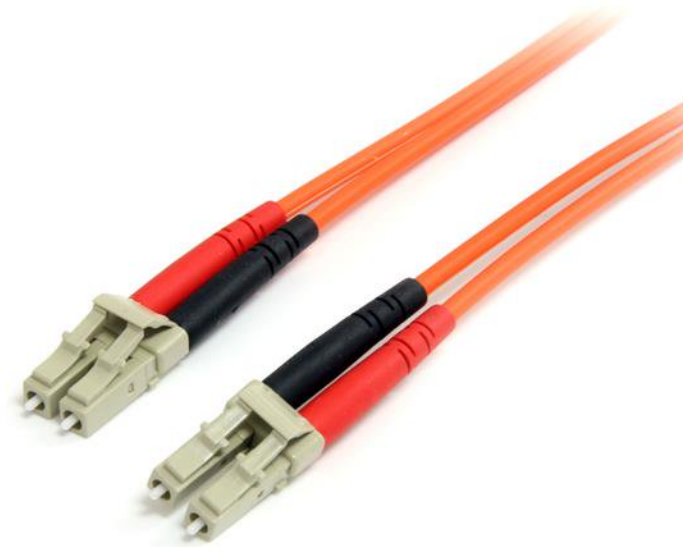

Fiber Optic Cable - Multimode Duplex 62.5/125 - LSZH - LC/LC - 1 m

Product ID: FIBLCLC1

The FIBLCLC1 1-meter (3.3ft) Multimode 62.5/125 Duplex Fiber Patch Cable is terminated at both ends with LC (male) connectors, to provide the necessary connection between fiber networking devices for high-speed, long distance networks.

This LC-LC patch cable is housed in a LSZH (Low-Smoke, Zero-Halogen) flame retardant jacket, to ensure minimal smoke, toxicity and corrosion when exposed to high sources of heat, in the event of a fire. Making it ideal for use in industrial settings, central offices and schools, as well as residential settings where building codes are a consideration.

To ensure optimum performance, our multimode fiber duplex cable is individually tested and certified to be within acceptable optical insertion loss limits for guaranteed compatibility and 100% reliability.