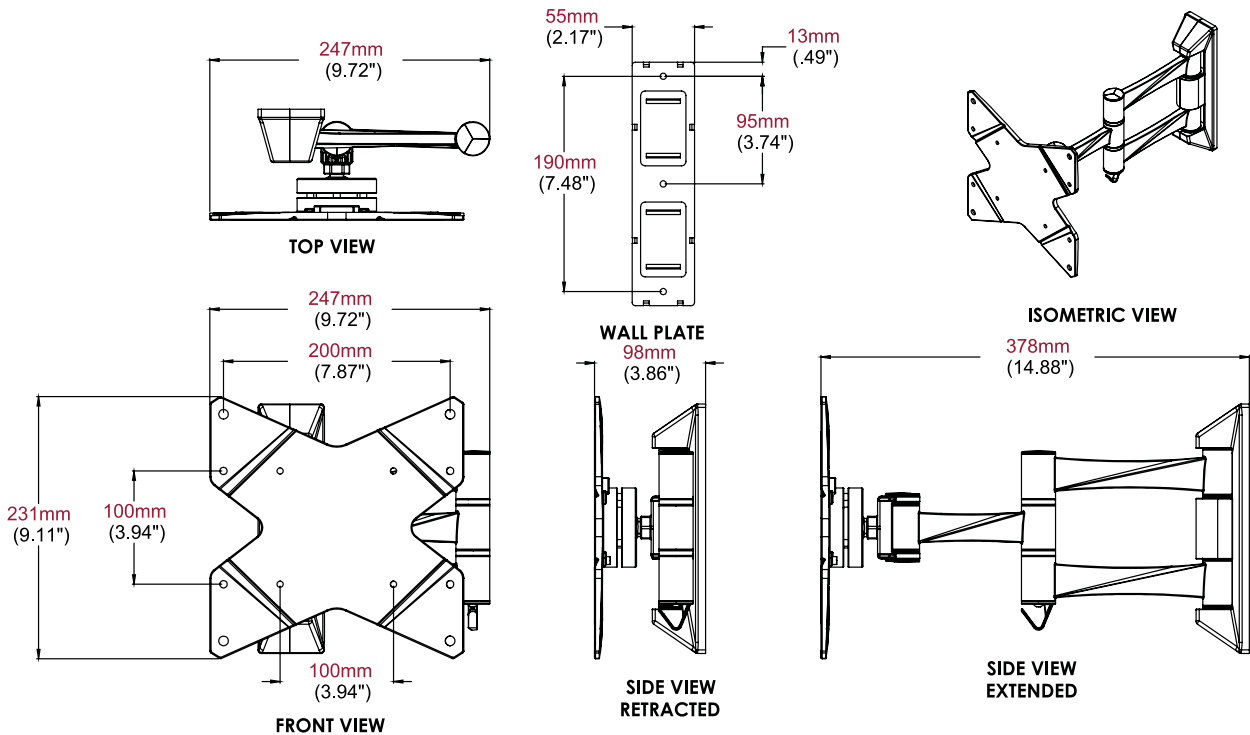

TRA732

tru•vue™

Medium Articulating Wall Mount

For 15" to 32" LCD Displays

It's easy to get the best viewing options by pulling out the display from the wall, positioning it in almost any direction, even turning it around corners and then smoothly returning it to the wall when finished. With cable management, cords and cables and never in the way.

FEATURES

- Fits 15" to 32" LCD TVs with VESA® 75, 100, 200x100 and 200x200mm mounting patterns
- Extends, turns and tilts with a full range of motion for the ideal viewing position
- Simple hook-on design for quick and easy installation
- Includes all necessary wall mounting and TV attachment hardware
- Smooth matt black finish for a discreet and unobtrusive appearance
- 5-year warranty

Display size: 15-32"

Max load: 15kg (33lbs)

Part No.	For Screen Sizes	Product Description	Single item UPC	Outer carton qty	Outer carton UPC
TRA732	15-32"	Articulating Wall Mount	735029277651	5pcs	10735029277658