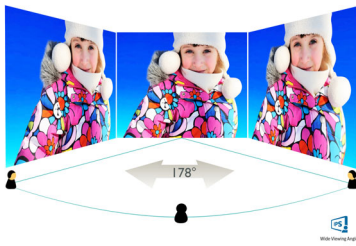

Philips
Full HD LCD monitor

V Line

24 (23.8"/60.5 cm diag.)
Full HD (1920 x 1080)

243V7QJABF

Vivid, crisp images, from edge to edge

A perfect all-round display with stunning images that stretch from edge to edge, made easy on the eyes, in a compact, slim design.

Perfectly designed for your space

- VESA mount allows for flexibility

PHILIPS

Full HD LCD monitor
V Line 24 (23.8"/60.5 cm diag.), Full HD (1920 x 1080)

243V7QJABF/00

Highlights

IPS technology

IPS displays use an advanced technology that gives you extra-wide viewing angles of 178/178 degrees, making it possible to view the display from almost any angle. Unlike standard TN panels, IPS displays give you remarkably crisp images with vivid colours, making them ideal not only for Photos, movies and web browsing, but also for professional applications that demand colour accuracy and consistent brightness at all times.

16:9 Full HD display

Picture quality matters. Regular displays deliver quality, but you expect more. This display features enhanced Full HD 1920 x 1080 resolution. With Full HD for crisp detail paired with high brightness, incredible contrast and realistic colours, expect a true-to-life picture.

Ultra-narrow Border

The new Philips displays feature ultra-narrow borders which allow for minimal distractions

and maximum viewing size. Especially suited for multi-display or tiling setups like gaming, graphic design and professional applications, the ultra-narrow border display gives you the feeling of using one large display.