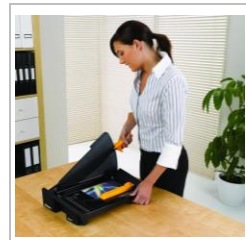

Specifications

Segment	Office
Paper Format	A4
Blade Type	Guillotine
Cutting Length	305 mm
Cutting Capacity	20 Sheets
Cuts Materials	Paper, Film, Photo, Fabric
Number of Blades Included	1
Scale Board in cm & inches	YES
Full Metal Cutting Base	YES
Product Dimensions (H x W x D) / mm	275 x 350 x 595
Product Weight	4.0 kg
Retail Packaging Dimensions (H x W x D) / mm	355 x 722 x 184
Retail Packaging Weight	5.5 kg
Outer Carton Dimensions (H x W x D) / mm	355 x 722 x 184
Outer Carton Weight	5.5 kg
Quantity per Outer Carton	1
Country of Origin	China
Warranty	2-year