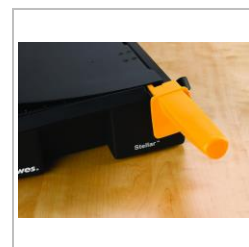

Specifications

Segment	Office
Paper Format	A3
Blade Type	Guillotine
Cutting Length	460 mm
Cutting Capacity	20 Sheets
Cuts Materials	Paper, Film, Photo, Fabric
Number of Blades Included	1
Scale Board in cm & inches	YES
Full Metal Cutting Base	YES
Product Dimensions (H x W x D) / mm	275 x 350 x 732
Product Weight	5.0 kg
Retail Packaging Dimensions (H x W x D) / mm	430 x 840 x 183
Retail Packaging Weight	6.6 kg
Outer Carton Dimensions (H x W x D) / mm	430 x 840 x 183
Outer Carton Weight	6.6 kg
Quantity per Outer Carton	1
Country of Origin	China
Warranty	2-year