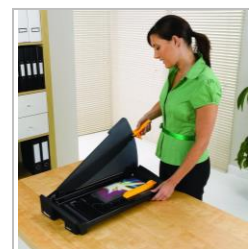

Specifications

Segment	Office
Paper Format	A3
Blade Type	Guillotine
Cutting Length	460 mm
Cutting Capacity	20 Sheets
Cuts Materials	Paper, Film, Photo, Fabric
Number of Blades Included	1
Scale Board in cm & inches	YES
Full Metal Cutting Base	YES
Product Dimensions (H x W x D) / mm	275 x 350 x 732
Product Weight	5.0 kg
Retail Packaging Dimensions (H x W x D) / mm	430 x 840 x 183
Retail Packaging Weight	6.6 kg
Outer Carton Dimensions (H x W x D) / mm	430 x 840 x 183
Outer Carton Weight	6.6 kg
Quantity per Outer Carton	1
Country of Origin	China
Warranty	2-year