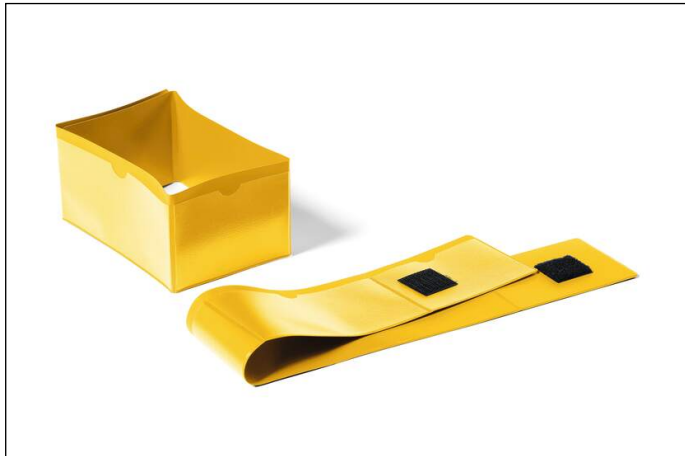

Pallet foot sleeve 140x65 / 90x65 mm

Article number	172404	Sales unit quantity	1 Pack
Colour	yellow	Sales unit EAN	4005546997094

Self-declaration (according to DIN EN ISO 14021)

7.2 Compostable	
7.3 Degradable	
7.4 Designed to be dismantled	
7.5 Extended product life	
7.6 Recovered energy	
7.7 Recyclable	✓
7.7.a % Recyclable	100%
7.8 Recylate content	
7.8.a % Recylate content (pre-consumer)	
7.8.b % Recylate content (post-consumer)	
7.9 Reduced energy consumption	
7.10 Reduced resource consumption	
7.11 Reduced water consumption	
7.12 Reusable and refillable	
7.13 Waste reduction	