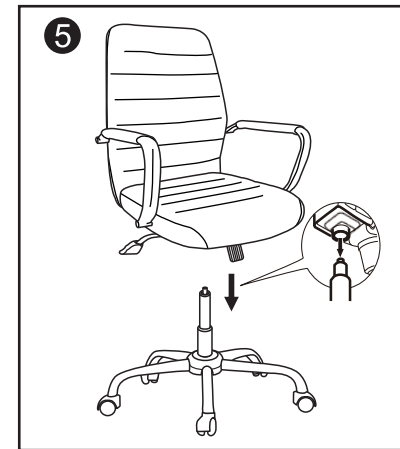

ASSEMBLY INSTRUCTIONS

Do not tighten bolts fully until you have completed assembly.
Should you require any assistance in assembling your goods please contact customer services on 0151 548 7111 between 9am/4:30pm.

WARNING

- DO NOT USE THIS CHAIR AS A STEPLADDER
- USE THIS PRODUCT ONLY FOR SEATING ONE PERSON AT A TIME
- DO NOT USE THIS CHAIR UNLESS ALL BOLTS, SCREWS AND KNOBS ARE FIRMLY SECURED
- AT LEAST EVERY 4 MONTHS CHECK ALL BOLTS, SCREWS AND KNOBS TO BE SURE THEY REMAIN TIGHT
- IF PARTS ARE MISSING, BROKEN, DAMAGED OR WORN, STOP USING THE PRODUCT UNTIL REPAIRS ARE MADE USING AUTHORIZED PARTS
- FAILURE TO FOLLOW THESE INSTRUCTIONS/WARNINGS COULD RESULT IN SERIOUS INJURY