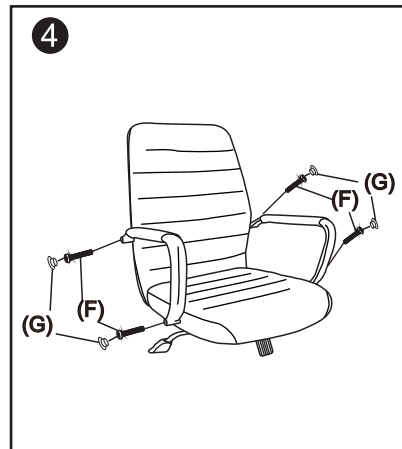

ASSEMBLY INSTRUCTIONS

Do not tighten bolts fully until you have completed assembly.
Should you require any assistance in assembling your goods please contact customer services on 0151 548 7111 between 9am/4:30pm.

WARNING

- DO NOT USE THIS CHAIR AS A STEPLADDER
- USE THIS PRODUCT ONLY FOR SEATING ONE PERSON AT A TIME
- DO NOT USE THIS CHAIR UNLESS ALL BOLTS, SCREWS AND KNOBS ARE FIRMLY SECURED
- AT LEAST EVERY 4 MONTHS CHECK ALL BOLTS, SCREWS AND KNOBS TO BE SURE THEY REMAIN TIGHT
- IF PARTS ARE MISSING, BROKEN, DAMAGED OR WORN, STOP USING THE PRODUCT UNTIL REPAIRS ARE MADE USING AUTHORIZED PARTS
- FAILURE TO FOLLOW THESE INSTRUCTIONS/WARNINGS COULD RESULT IN SERIOUS INJURY