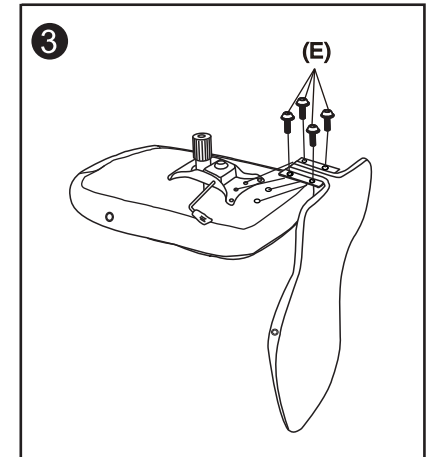

ASSEMBLY INSTRUCTIONS

Do not tighten bolts fully until you have completed assembly.
Should you require any assistance in assembling your goods please contact customer services on 0151 548 7111 between 9am/4:30pm.

WARNING

- DO NOT USE THIS CHAIR AS A STEPLADDER
- USE THIS PRODUCT ONLY FOR SEATING ONE PERSON AT A TIME
- DO NOT USE THIS CHAIR UNLESS ALL BOLTS, SCREWS AND KNOBS ARE FIRMLY SECURED
- AT LEAST EVERY 4 MONTHS CHECK ALL BOLTS, SCREWS AND KNOBS TO BE SURE THEY REMAIN TIGHT
- IF PARTS ARE MISSING, BROKEN, DAMAGED OR WORN, STOP USING THE PRODUCT UNTIL REPAIRS ARE MADE USING AUTHORIZED PARTS
- FAILURE TO FOLLOW THESE INSTRUCTIONS/WARNINGS COULD RESULT IN SERIOUS INJURY