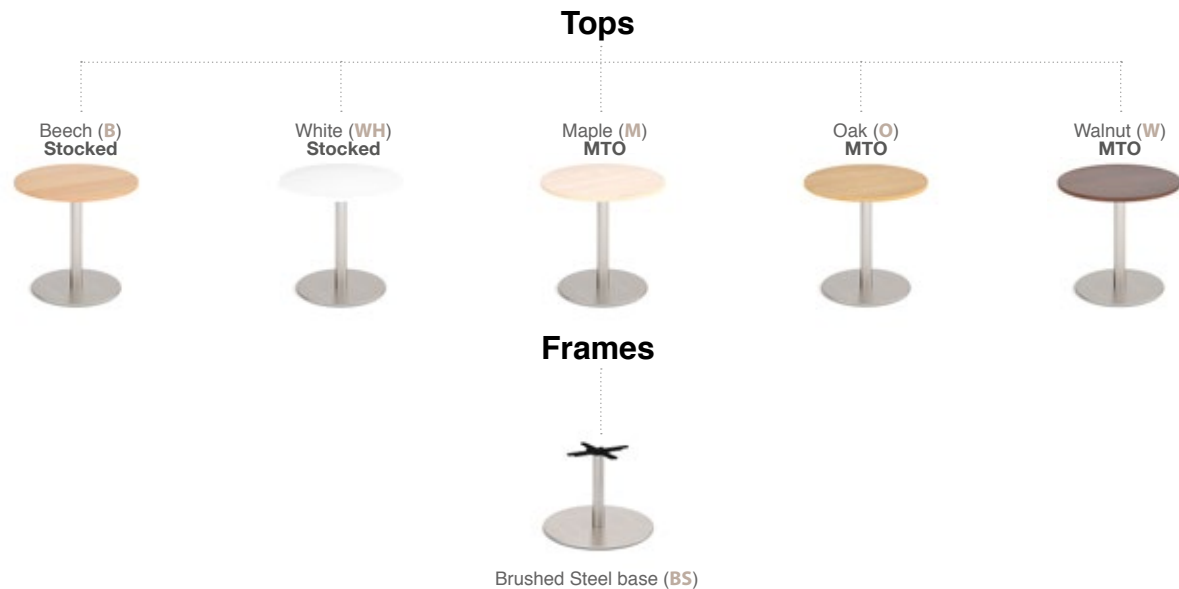

### Circular Coffee Table 600mm with Flat Round Base

CODE	W	D	H	RRP
MCC600	600	600	490	£248

- Circular 600mm coffee table with 25mm table top
- Single column with flat round base

### Circular Coffee Table 800mm with Flat Round Base

CODE	W	D	H	RRP
MCC800	800	800	490	£270

- Circular 800mm coffee table with 25mm table top
- Single column with flat round base

Please add base finish followed by table top colour when ordering e.g. MCC800 with Black base and Maple top = MCC800-K-M

# POWER READY - Monza Cafe & Dining Tables

Furniture and equipment that allows quick set-up and connections is a high priority so people can pick up where they left off in another working area. Table tops with circular cutouts are designed to incorporate power and data capabilities to transform office canteens and dining spaces, where employees can take their laptops, tablets and phones with them and reap the benefits of a more connected, advanced working environment.

## Finish Options

Table tops available in stocked Beech and White. Maple, Oak and Walnut tops made to order. Frames available in coffee, dining and poseur heights.