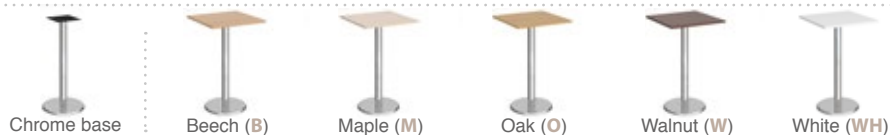

## Square Poseur Table 800mm with Round Base

CODE	W	D	H	RRP
PPS800	800	800	1110	£404

- Square 800mm poseur table with 25mm table top
- Single chrome column with radial base

## Circular Poseur Table 600mm with Round Base

CODE	W	D	H	RRP
PPC600	600	600	1110	£308

- Circular 600mm poseur table with 25mm table top
- Single chrome column with radial base

## Circular Poseur Table 800mm with Round Base

CODE	W	D	H	RRP
PPC800	800	800	1110	£329

- Circular 800mm poseur table with 25mm table top
- Single chrome column with radial base

Please add table top colour when ordering e.g. PPS800 with White top = PPS800-WH