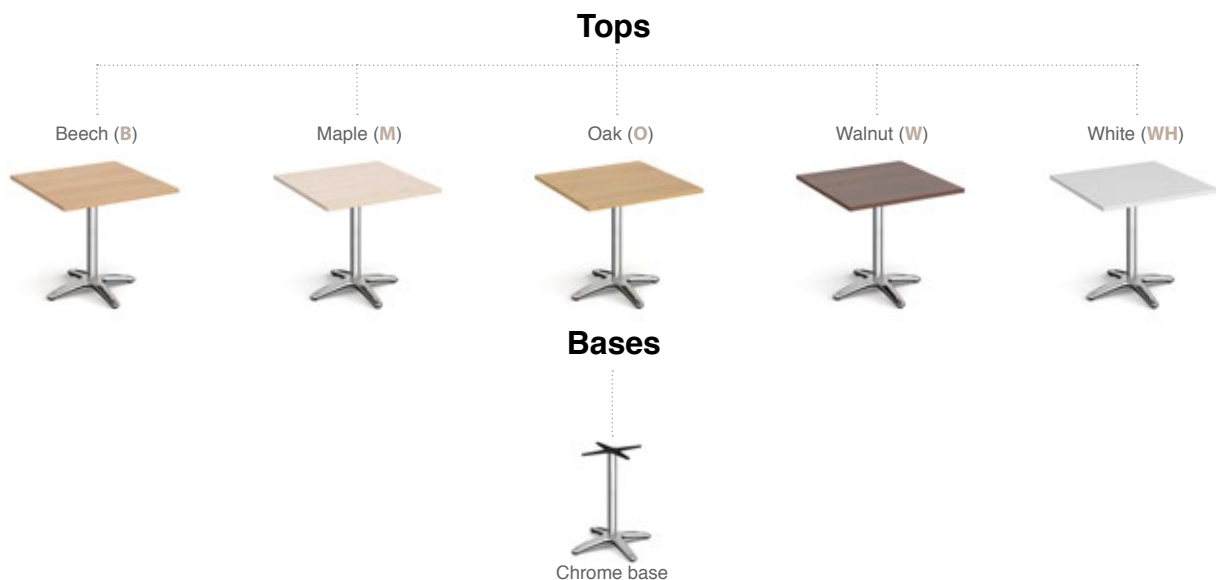

Finish Options

Table tops available in stocked Beech, Maple, Oak, Walnut and White. Bases available in Chrome.