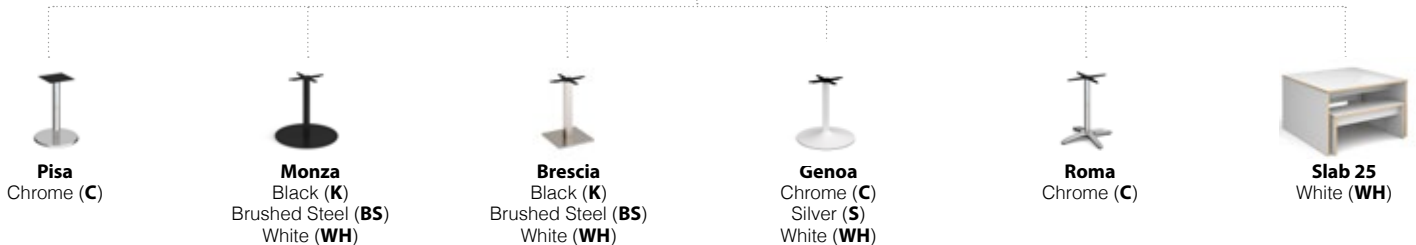

CAFE DINING Multi-Function Tables

Café and dining tables are simple yet elegant and offer a contemporary layer of style to any office breakout room or café area. Designed to complement virtually any decor, our range of café and dining tables are available with circular, square or rectangular tops in various sizes, and you can also select from a wide range of base designs, edge finishes and wood finishes.

Finish Options

Table tops available in Beech, Maple, Oak, Walnut and White. Frames available in various finish options coffee, dining and poseur heights.

Tops

Frames