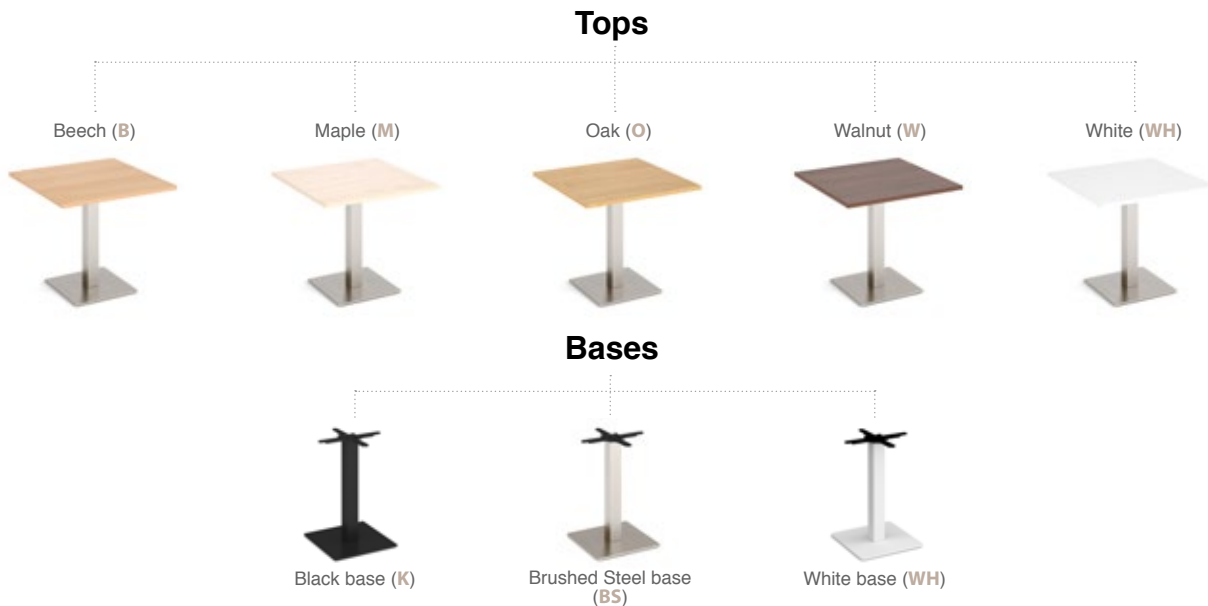

Finish Options

Table tops available in stocked Beech, Maple, Oak, Walnut and White. Bases available in Black, Brushed Steel and White.