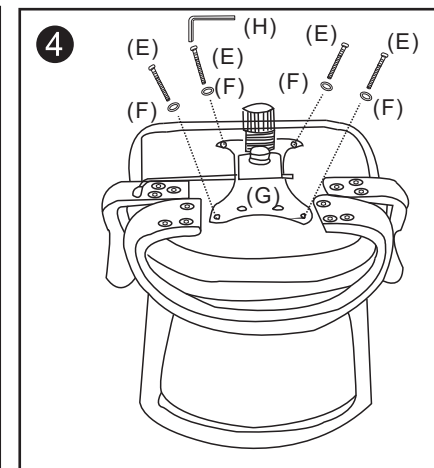

ASSEMBLY INSTRUCTIONS

Please note that all fittings are packed with chair gas lift.

Do not tighten bolts fully until you have completed assembly.
 "Should you require any assistance in assembling your goods please contact customer services on 0151 548 7111 between 9am/4:30pm.

dams SOL300T1-K

WARNING

- DO NOT USE THIS CHAIR AS A STEPLADDER
- USE THIS PRODUCT ONLY FOR SEATING ONE PERSON AT A TIME
- DO NOT USE THIS CHAIR UNLESS ALL BOLTS, SCREWS AND KNOBS ARE FIRMLY SECURED
- AT LEAST EVERY 4 MONTHS CHECK ALL BOLTS, SCREWS AND KNOBS TO BE SURE THEY REMAIN TIGHT
- IF PARTS ARE MISSING, BROKEN, DAMAGED OR WORN, STOP USING THE PRODUCT UNTIL REPAIRS ARE MADE USING AUTHORIZED PARTS
- FAILURE TO FOLLOW THESE INSTRUCTIONS/WARNINGS COULD RESULT IN SERIOUS INJURY