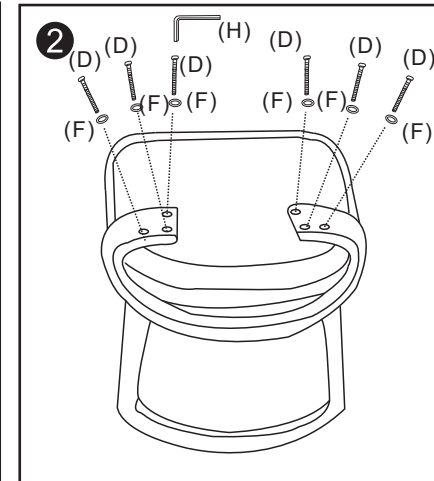

ASSEMBLY INSTRUCTIONS

Please note that all fittings are packed with chair gas lift.

Do not tighten bolts fully until you have completed assembly.
 "Should you require any assistance in assembling your goods please contact customer services on 0151 548 7111 between 9am/4:30pm.

dams SOL300T1-K

WARNING

- DO NOT USE THIS CHAIR AS A STEPLADDER
- USE THIS PRODUCT ONLY FOR SEATING ONE PERSON AT A TIME
- DO NOT USE THIS CHAIR UNLESS ALL BOLTS, SCREWS AND KNOBS ARE FIRMLY SECURED
- AT LEAST EVERY 4 MONTHS CHECK ALL BOLTS, SCREWS AND KNOBS TO BE SURE THEY REMAIN TIGHT
- IF PARTS ARE MISSING, BROKEN, DAMAGED OR WORN, STOP USING THE PRODUCT UNTIL REPAIRS ARE MADE USING AUTHORIZED PARTS
- FAILURE TO FOLLOW THESE INSTRUCTIONS/WARNINGS COULD RESULT IN SERIOUS INJURY