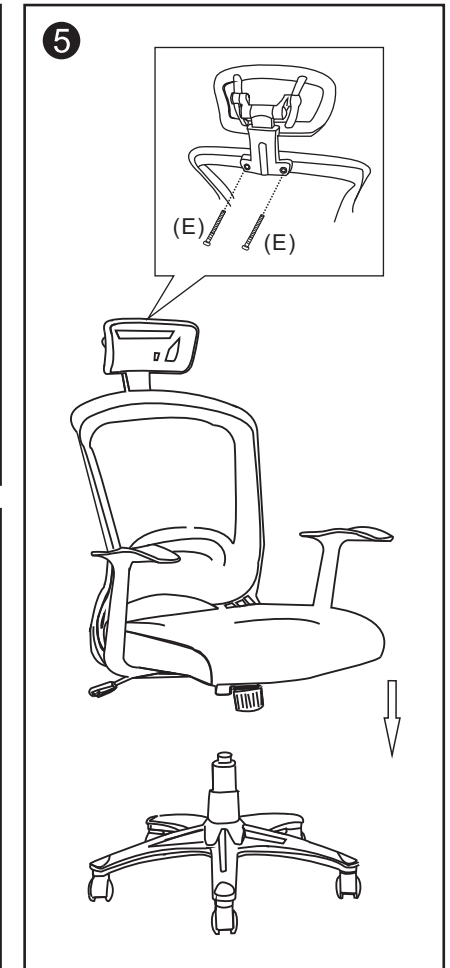

ASSEMBLY INSTRUCTIONS

Please note that all fittings are packed with chair gas lift.

Do not tighten bolts fully until you have completed assembly.
 "Should you require any assistance in assembling your goods please contact customer services on 0151 548 7111 between 9am/4:30pm.

dams SOL300T1-K

WARNING

- DO NOT USE THIS CHAIR AS A STEPLADDER
- USE THIS PRODUCT ONLY FOR SEATING ONE PERSON AT A TIME
- DO NOT USE THIS CHAIR UNLESS ALL BOLTS, SCREWS AND KNOBS ARE FIRMLY SECURED
- AT LEAST EVERY 4 MONTHS CHECK ALL BOLTS, SCREWS AND KNOBS TO BE SURE THEY REMAIN TIGHT
- IF PARTS ARE MISSING, BROKEN, DAMAGED OR WORN, STOP USING THE PRODUCT UNTIL REPAIRS ARE MADE USING AUTHORIZED PARTS
- FAILURE TO FOLLOW THESE INSTRUCTIONS/WARNINGS COULD RESULT IN SERIOUS INJURY