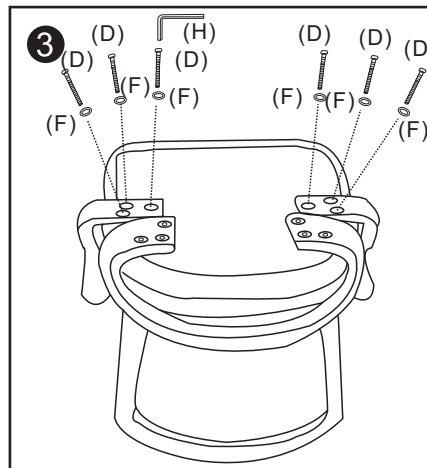

ASSEMBLY INSTRUCTIONS

Please note that all fittings are packed with chair gas lift.

Do not tighten bolts fully until you have completed assembly.
 "Should you require any assistance in assembling your goods please contact customer services on 0151 548 7111 between 9am/4:30pm.

dams SOL300T1-K

WARNING

- DO NOT USE THIS CHAIR AS A STEPLADDER
- USE THIS PRODUCT ONLY FOR SEATING ONE PERSON AT A TIME
- DO NOT USE THIS CHAIR UNLESS ALL BOLTS, SCREWS AND KNOBS ARE FIRMLY SECURED
- AT LEAST EVERY 4 MONTHS CHECK ALL BOLTS, SCREWS AND KNOBS TO BE SURE THEY REMAIN TIGHT
- IF PARTS ARE MISSING, BROKEN, DAMAGED OR WORN, STOP USING THE PRODUCT UNTIL REPAIRS ARE MADE USING AUTHORIZED PARTS
- FAILURE TO FOLLOW THESE INSTRUCTIONS/WARNINGS COULD RESULT IN SERIOUS INJURY