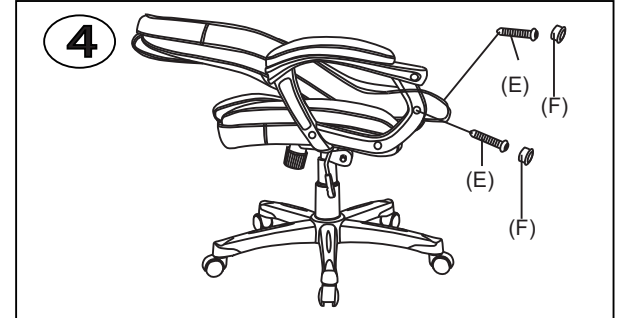

# ASSEMBLY INSTRUCTIONS

Please note that all fittings are packed with chair gas lift.

NBO300T1

Do not tighten bolts fully until you have completed assembly.  
 "Should you require any assistance in assembling your goods please contact customer services on 0151 548 7111 between 9am/4:30pm.

## WARNING

- DO NOT USE THIS CHAIR AS A STEPLADDER
- USE THIS PRODUCT ONLY FOR SEATING ONE PERSON AT A TIME
- DO NOT USE THIS CHAIR UNLESS ALL BOLTS, SCREWS AND KNOBS ARE FIRMLY SECURED
- AT LEAST EVERY 4 MONTHS CHECK ALL BOLTS, SCREWS AND KNOBS TO BE SURE THEY REMAIN TIGHT
- IF PARTS ARE MISSING, BROKEN, DAMAGED OR WORN, STOP USING THE PRODUCT UNTIL REPAIRS ARE MADE USING AUTHORIZED PARTS
- FAILURE TO FOLLOW THESE INSTRUCTIONS/WARNINGS COULD RESULT IN SERIOUS INJURY