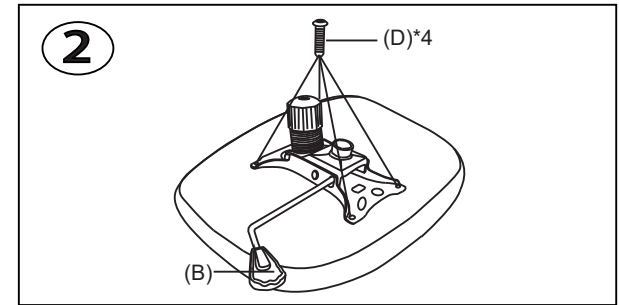

# ASSEMBLY INSTRUCTIONS

Please note that all fittings are packed with chair gas lift.

NBO300T1

Do not tighten bolts fully until you have completed assembly.  
 "Should you require any assistance in assembling your goods please contact customer services on 0151 548 7111 between 9am/4:30pm.

## WARNING

- DO NOT USE THIS CHAIR AS A STEPLADDER
- USE THIS PRODUCT ONLY FOR SEATING ONE PERSON AT A TIME
- DO NOT USE THIS CHAIR UNLESS ALL BOLTS, SCREWS AND KNOBS ARE FIRMLY SECURED
- AT LEAST EVERY 4 MONTHS CHECK ALL BOLTS, SCREWS AND KNOBS TO BE SURE THEY REMAIN TIGHT
- IF PARTS ARE MISSING, BROKEN, DAMAGED OR WORN, STOP USING THE PRODUCT UNTIL REPAIRS ARE MADE USING AUTHORIZED PARTS
- FAILURE TO FOLLOW THESE INSTRUCTIONS/WARNINGS COULD RESULT IN SERIOUS INJURY