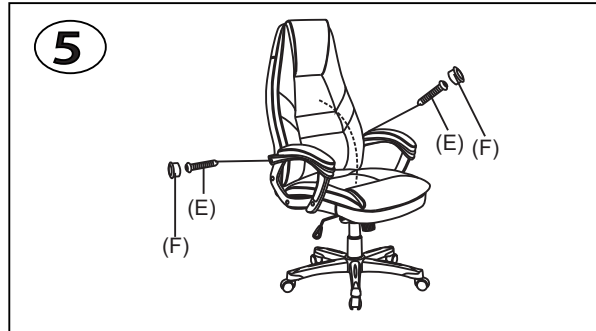

# ASSEMBLY INSTRUCTIONS

Please note that all fittings are packed with chair gas lift.

NBO300T1

Do not tighten bolts fully until you have completed assembly.  
 "Should you require any assistance in assembling your goods please contact customer services on 0151 548 7111 between 9am/4:30pm.

## WARNING

- DO NOT USE THIS CHAIR AS A STEPLADDER
- USE THIS PRODUCT ONLY FOR SEATING ONE PERSON AT A TIME
- DO NOT USE THIS CHAIR UNLESS ALL BOLTS, SCREWS AND KNOBS ARE FIRMLY SECURED
- AT LEAST EVERY 4 MONTHS CHECK ALL BOLTS, SCREWS AND KNOBS TO BE SURE THEY REMAIN TIGHT
- IF PARTS ARE MISSING, BROKEN, DAMAGED OR WORN, STOP USING THE PRODUCT UNTIL REPAIRS ARE MADE USING AUTHORIZED PARTS
- FAILURE TO FOLLOW THESE INSTRUCTIONS/WARNINGS COULD RESULT IN SERIOUS INJURY