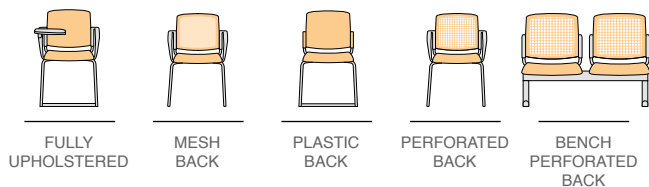

SANTANA

MADE TO ORDER SEATING

Santana offers strong and durable seating options that are both stylish and practical. The angled lines of these meeting room chairs create an unpretentious, contemporary look that blends well with just about any office design. Santana is available in black, white, blue and grey shells, with numerous upholstered seating and frame options so people can relax and sit in comfort.

FEATURES

- Strong, durable and lightweight plastic chair with 3 leg frame options
- An upholstered seat option provides additional comfort for extended applications
- Available with arms, without arms or with right hand writing tablet
- Ideal for any multi seating environment - café, breakout, training, & meeting rooms
- 3 year warranty

STYLES