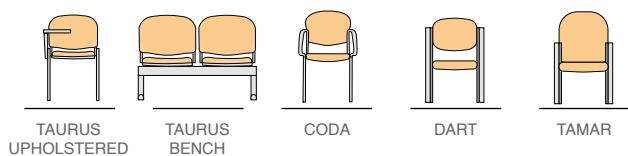

MULTI-PURPOSE

MADE TO ORDER SEATING

Our range of made to order conference seating options have been designed to make people feel welcome and focused during meetings and presentations, so key decisions relating to the business can be made in an inspiring and comfortable meeting environment where people can concentrate and absorb the information being delivered. These contoured meeting and waiting chairs are the perfect combination of style, strength and extra comfort.

FEATURES

- Taurus is a sleek, comfortable seating solution for any meeting or educational space
- Coda is a general use conference room chair with a chrome frame and padded seat
- Tamar is elegant yet simple in its design, with a laminated beech 4 leg frame
- Dart is a traditional wooden frame meeting chair that provides robust seating

STYLES