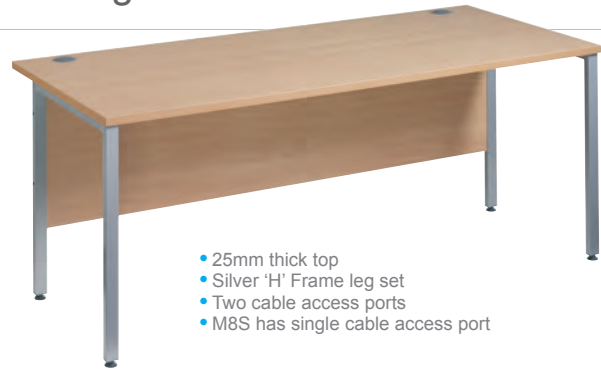

Maestro 25 SL Silver "H" frame

Details & Features

"H" frame legs

Traditional "H" frame design with adjustable feet. 25mm desk top with 18mm MFC back modesty panel. Legs painted in Silver (RAL 9006)

Screens

Maestro 25 SL Commercial desking - Silver "H" frame

Straight desk

CODE	A	B
M8S	800	800
M10S	1000	800
M12S	1200	800
M14S	1400	800
M16S	1600	800
M18S	1800	800

- 25mm thick top
- Silver 'H' Frame leg set
- Two cable access ports
- M8S has single cable access port

Straight Desk with Side Modesty Panels

- 25mm thick top and side panels
- Silver 'H' Frame leg set
- Two cable access ports

CODE	A	B
MH12S	1200	800
MH14S	1400	800
MH16S	1600	800
MH18S	1800	800

Straight Desk with 2 Drawer Pedestal

Straight Desk with 3 Drawer Pedestal

- 25mm thick top and side panels
- Silver 'H' Frame leg set
- Two cable access ports
- 3 drawer fixed lockable pedestal
- Pedestal can be fitted to left or right hand