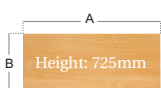

- 25mm thick top
- Silver cantilever
- Deluxe double upright leg for strength
- Two cable access ports
- Two 3 drawer fixed lockable pedestals