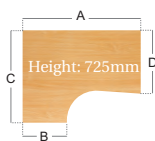

CODE	A	B
MC16P33S	1600	800
MC18P33S	1800	800

Maestro 25 SL Commercial desking - Silver cantilever frame

Left Hand Ergonomic Desk

- 25mm thick top
- Silver cantilever
- Deluxe double upright leg for strength
- Two cable access ports
- Accepts one fixed pedestal on 800mm end

CODE	A	B	C	D
25SEL14	1400	600	1200	800
25SEL16	1600	600	1200	800
25SEL18	1800	600	1200	800

Right Hand Ergonomic Desk

- 25mm thick top
- Silver cantilever
- Deluxe double upright leg for strength
- Two cable access ports
- Accepts one fixed pedestal on 800mm end