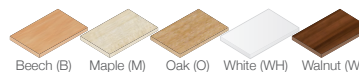

CODE	A	B
MC16P33S	1600	800
MC18P33S	1800	800