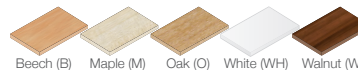

CODE	A	B	C
25SWR12	1200	990	800
25SWR14	1400	990	800
25SWR16	1600	990	800