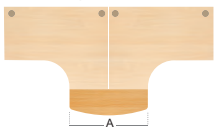

CODE	A	B
P63	426	600
P83	426	800

CODE	QUANTITY
CH3	3 Handles

Finish: Matt Nickel (Zinc Alloy)

Bow Handles

Customise your pedestals with these stylish handles.

D-Ends - 1200 wide

- D-end meeting table
- Attaches with supplied brackets
- Leg colour to match desk
- Desk high