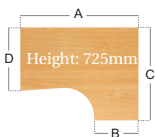

CODE	A	B
MC16P33S	1600	800
MC18P33S	1800	800

Maestro 25 SL Commercial desking - Silver cantilever frame

Left Hand Ergonomic Desk

- 25mm thick top
- Silver cantilever
- Deluxe double upright leg for strength
- Two cable access ports
- Accepts one fixed pedestal on 800mm end

CODE	A	B	C	D
25SEL14	1400	600	1200	800
25SEL16	1600	600	1200	800
25SEL18	1800	600	1200	800

Right Hand Ergonomic Desk

- 25mm thick top
- Silver cantilever
- Deluxe double upright leg for strength
- Two cable access ports
- Accepts one fixed pedestal on 800mm end