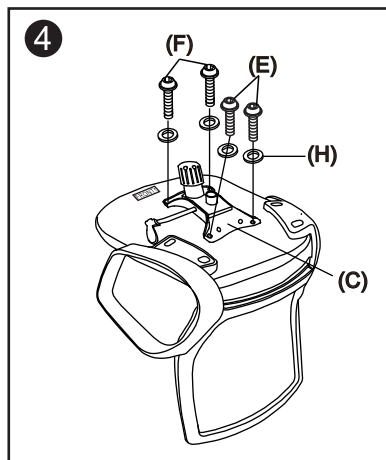

# ASSEMBLY INSTRUCTIONS

**dams** JNS300T1

Do not tighten bolts fully until you have completed assembly.  
Should you require any assistance in assembling your goods please contact customer services on 0151 548 7111 between 9am/4:30pm.

## WARNING

- DO NOT USE THIS CHAIR AS A STEPLADDER
- USE THIS PRODUCT ONLY FOR SEATING ONE PERSON AT A TIME
- DO NOT USE THIS CHAIR UNLESS ALL BOLTS, SCREWS AND KNOBS ARE FIRMLY SECURED
- AT LEAST EVERY 4 MONTHS CHECK ALL BOLTS, SCREWS AND KNOBS TO BE SURE THEY REMAIN TIGHT
- IF PARTS ARE MISSING, BROKEN, DAMAGED OR WORN, STOP USING THE PRODUCT UNTIL REPAIRS ARE MADE USING AUTHORIZED PARTS
- FAILURE TO FOLLOW THESE INSTRUCTIONS/WARNINGS COULD RESULT IN SERIOUS INJURY