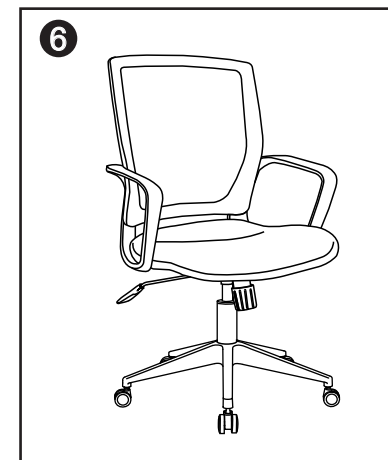

# ASSEMBLY INSTRUCTIONS

**dams** JNS300T1

Do not tighten bolts fully until you have completed assembly.  
Should you require any assistance in assembling your goods please contact customer services on 0151 548 7111 between 9am/4:30pm.

## WARNING

- DO NOT USE THIS CHAIR AS A STEPLADDER
- USE THIS PRODUCT ONLY FOR SEATING ONE PERSON AT A TIME
- DO NOT USE THIS CHAIR UNLESS ALL BOLTS, SCREWS AND KNOBS ARE FIRMLY SECURED
- AT LEAST EVERY 4 MONTHS CHECK ALL BOLTS, SCREWS AND KNOBS TO BE SURE THEY REMAIN TIGHT
- IF PARTS ARE MISSING, BROKEN, DAMAGED OR WORN, STOP USING THE PRODUCT UNTIL REPAIRS ARE MADE USING AUTHORIZED PARTS
- FAILURE TO FOLLOW THESE INSTRUCTIONS/WARNINGS COULD RESULT IN SERIOUS INJURY