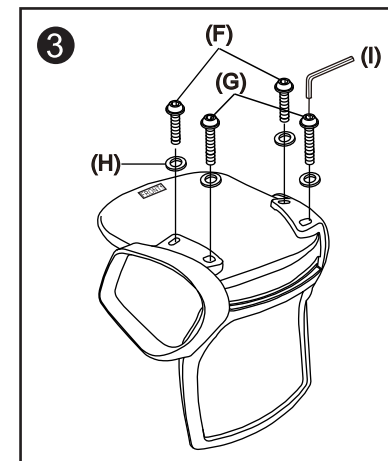

# ASSEMBLY INSTRUCTIONS

**dams** JNS300T1

Do not tighten bolts fully until you have completed assembly.  
Should you require any assistance in assembling your goods please contact customer services on 0151 548 7111 between 9am/4:30pm.

## WARNING

- DO NOT USE THIS CHAIR AS A STEPLADDER
- USE THIS PRODUCT ONLY FOR SEATING ONE PERSON AT A TIME
- DO NOT USE THIS CHAIR UNLESS ALL BOLTS, SCREWS AND KNOBS ARE FIRMLY SECURED
- AT LEAST EVERY 4 MONTHS CHECK ALL BOLTS, SCREWS AND KNOBS TO BE SURE THEY REMAIN TIGHT
- IF PARTS ARE MISSING, BROKEN, DAMAGED OR WORN, STOP USING THE PRODUCT UNTIL REPAIRS ARE MADE USING AUTHORIZED PARTS
- FAILURE TO FOLLOW THESE INSTRUCTIONS/WARNINGS COULD RESULT IN SERIOUS INJURY