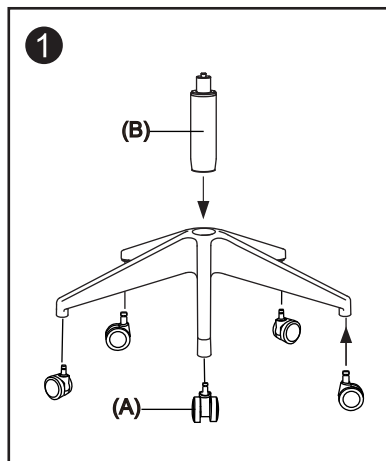

# ASSEMBLY INSTRUCTIONS

**dams** JNS300T1

Do not tighten bolts fully until you have completed assembly.  
Should you require any assistance in assembling your goods please contact customer services on 0151 548 7111 between 9am/4:30pm.