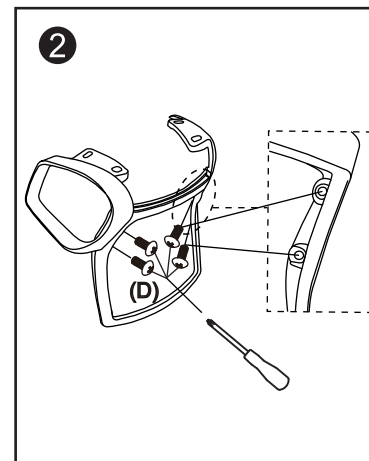

# ASSEMBLY INSTRUCTIONS

**dams** JNS300T1

Do not tighten bolts fully until you have completed assembly.  
Should you require any assistance in assembling your goods please contact customer services on 0151 548 7111 between 9am/4:30pm.

## WARNING

- DO NOT USE THIS CHAIR AS A STEPLADDER
- USE THIS PRODUCT ONLY FOR SEATING ONE PERSON AT A TIME
- DO NOT USE THIS CHAIR UNLESS ALL BOLTS, SCREWS AND KNOBS ARE FIRMLY SECURED
- AT LEAST EVERY 4 MONTHS CHECK ALL BOLTS, SCREWS AND KNOBS TO BE SURE THEY REMAIN TIGHT
- IF PARTS ARE MISSING, BROKEN, DAMAGED OR WORN, STOP USING THE PRODUCT UNTIL REPAIRS ARE MADE USING AUTHORIZED PARTS
- FAILURE TO FOLLOW THESE INSTRUCTIONS/WARNINGS COULD RESULT IN SERIOUS INJURY