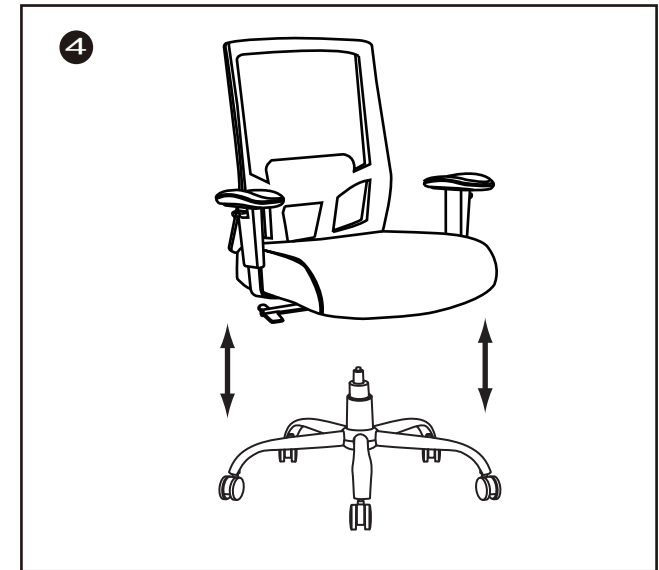

ASSEMBLY INSTRUCTIONS

Do not tighten bolts fully until you have completed assembly.
Please note the fixing screws are located in their fixing points if not found in the parts bag.
Should you require any assistance in assembling your goods please contact customer services on 0151 548 7111 between 9am/4:30pm.

dams  ISL300T1-K

WARNING

- DO NOT STAND ON THIS CHAIR DO NOT USE THIS CHAIR AS STEP LADDER
- USE THIS PRODUCT ONLY FOR SEATING ONE PERSON AT A TIME
- DO NOT USE THIS CHAIR UNLESS ALL BOLTS, SCREWS AND KNOBS ARE FIRMLY SECURED
- AT LEAST EVERY 4 MONTHS CHECK ALL BOLTS, SCREWS AND KNOBS TO BE SURE THEY ARE TIGHT
- IF PARTS ARE MISSING, BROKEN, DAMAGED OR WORN, STOP USE OF THIS PRODUCT UNTIL REPAIRS ARE MADE USING FACTORY AUTHORISED PARTS
- FAILURE TO FOLLOW THESE WARNINGS COULD RESULT IN SERIOUS INJURY