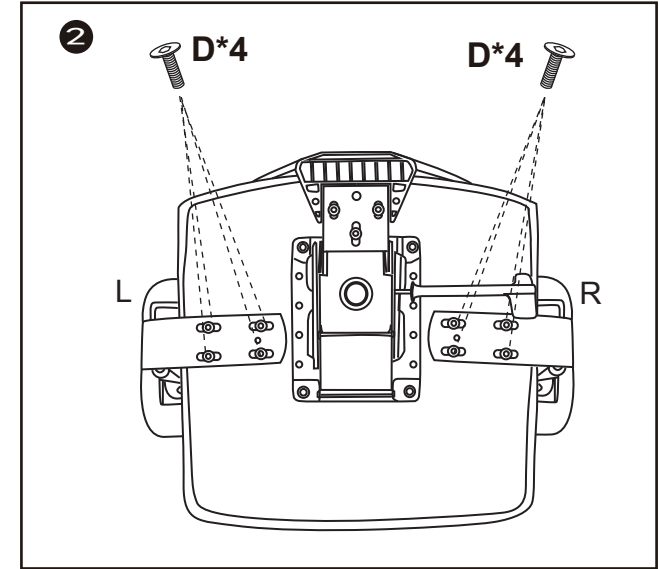

ASSEMBLY INSTRUCTIONS

Do not tighten bolts fully until you have completed assembly.
Please note the fixing screws are located in their fixing points if not found in the parts bag.
Should you require any assistance in assembling your goods please contact customer services on 0151 548 7111 between 9am/4:30pm.

dams  ISL300T1-K

WARNING

- DO NOT STAND ON THIS CHAIR DO NOT USE THIS CHAIR AS STEP LADDER
- USE THIS PRODUCT ONLY FOR SEATING ONE PERSON AT A TIME
- DO NOT USE THIS CHAIR UNLESS ALL BOLTS, SCREWS AND KNOBS ARE FIRMLY SECURED
- AT LEAST EVERY 4 MONTHS CHECK ALL BOLTS, SCREWS AND KNOBS TO BE SURE THEY ARE TIGHT
- IF PARTS ARE MISSING, BROKEN, DAMAGED OR WORN, STOP USE OF THIS PRODUCT UNTIL REPAIRS ARE MADE USING FACTORY AUTHORISED PARTS
- FAILURE TO FOLLOW THESE WARNINGS COULD RESULT IN SERIOUS INJURY