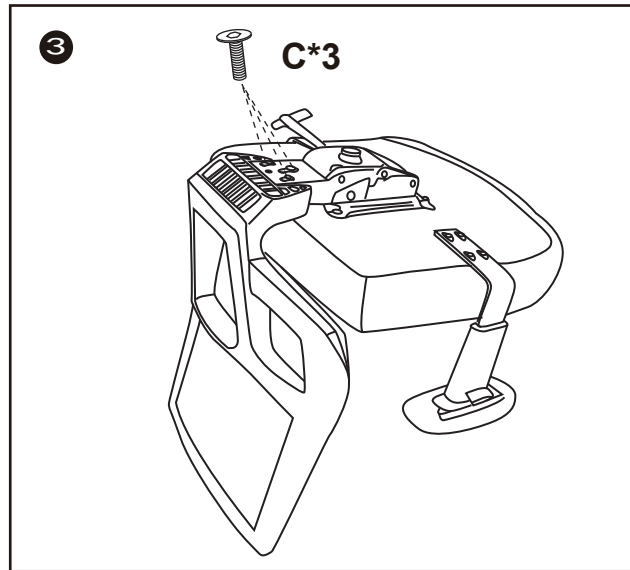

ASSEMBLY INSTRUCTIONS

Do not tighten bolts fully until you have completed assembly.
Please note the fixing screws are located in their fixing points if not found in the parts bag.
Should you require any assistance in assembling your goods please contact customer services on 0151 548 7111 between 9am/4:30pm.

dams  ISL300T1-K

WARNING

- DO NOT STAND ON THIS CHAIR DO NOT USE THIS CHAIR AS STEP LADDER
- USE THIS PRODUCT ONLY FOR SEATING ONE PERSON AT A TIME
- DO NOT USE THIS CHAIR UNLESS ALL BOLTS, SCREWS AND KNOBS ARE FIRMLY SECURED
- AT LEAST EVERY 4 MONTHS CHECK ALL BOLTS, SCREWS AND KNOBS TO BE SURE THEY ARE TIGHT
- IF PARTS ARE MISSING, BROKEN, DAMAGED OR WORN, STOP USE OF THIS PRODUCT UNTIL REPAIRS ARE MADE USING FACTORY AUTHORISED PARTS
- FAILURE TO FOLLOW THESE WARNINGS COULD RESULT IN SERIOUS INJURY