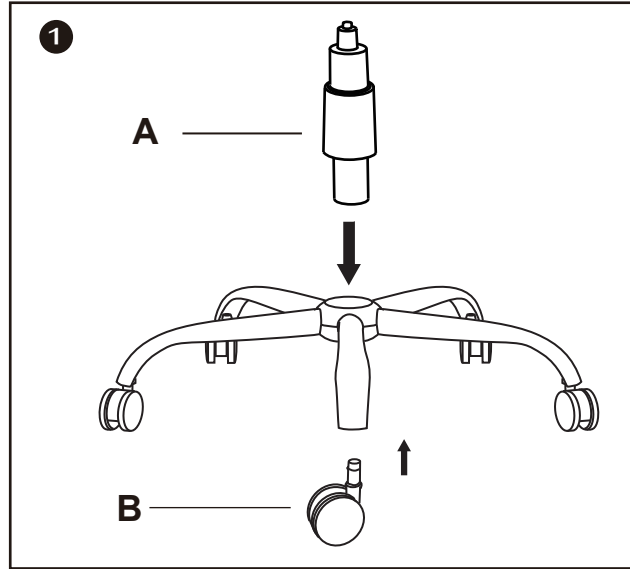

ASSEMBLY INSTRUCTIONS

Do not tighten bolts fully until you have completed assembly.
Please note the fixing screws are located in their fixing points if not found in the parts bag.
Should you require any assistance in assembling your goods please contact customer services on 0151 548 7111 between 9am/4:30pm.

dams  ISL300T1-K

WARNING

- DO NOT STAND ON THIS CHAIR DO NOT USE THIS CHAIR AS STEP LADDER
- USE THIS PRODUCT ONLY FOR SEATING ONE PERSON AT A TIME
- DO NOT USE THIS CHAIR UNLESS ALL BOLTS, SCREWS AND KNOBS ARE FIRMLY SECURED
- AT LEAST EVERY 4 MONTHS CHECK ALL BOLTS, SCREWS AND KNOBS TO BE SURE THEY ARE TIGHT
- IF PARTS ARE MISSING, BROKEN, DAMAGED OR WORN, STOP USE OF THIS PRODUCT UNTIL REPAIRS ARE MADE USING FACTORY AUTHORISED PARTS
- FAILURE TO FOLLOW THESE WARNINGS COULD RESULT IN SERIOUS INJURY