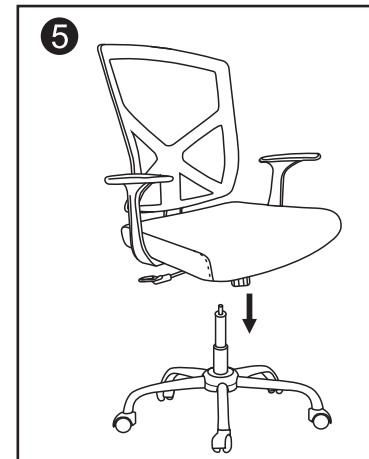

## ASSEMBLY INSTRUCTIONS

Do not tighten bolts fully until you have completed assembly.  
Should you require any assistance in assembling your goods please contact customer services on 0151 548 7111 between 9am/4:30pm.

### WARNING

- DO NOT USE THIS CHAIR AS A STEPLADDER
- USE THIS PRODUCT ONLY FOR SEATING ONE PERSON AT A TIME
- DO NOT USE THIS CHAIR UNLESS ALL BOLTS,SCREWS AND KNOBS ARE FIRMLY SECURED
- AT LEAST EVERY 4 MONTHS CHECK ALL BOLTS,SCREWS AND KNOBS TO BE SURE THEY REMAIN TIGHT
- IF PARTS ARE MISSING,BROKEN,DAMAGED OR WORN,STOP USING THE PRODUCT UNTIL REPAIRS ARE MADE USING AUTHORIZED PARTS
- FAILURE TO FOLLOW THESE INSTRUCTIONS/WARNINGS COULD RESULT IN SERIOUS INJURY