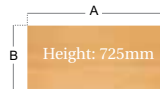

- 25mm thick top
- Graphite cantilever
- Deluxe double upright leg for strength
- Two cable access ports
- 2 drawer fixed lockable pedestal
- Accepts A4 & foolscap files
- Pedestal can be fitted to left or right hand