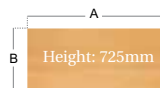

CODE	A	B
MC12P3G	1200	800
MC14P3G	1400	800
MC16P3G	1600	800
MC18P3G	1800	800

Beech (B) Oak (O)

Straight Desk with 2 and 2 Drawer Pedestals

- 25mm thick top
- Graphite cantilever
- Deluxe double upright leg for strength
- Two cable access ports
- Two 2 drawer fixed lockable pedestals
- Accepts A4 & foolscap files