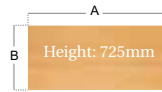

Maestro 25 GL Commercial desking - Graphite cantilever frame

Straight desk

CODE	A	B
MC8G	800	800
MC10G	1000	800
MC12G	1200	800
MC14G	1400	800
MC16G	1600	800
MC18G	1800	800

- 25mm thick top
- Graphite cantilever
- Deluxe double upright leg for greater strength
- Two cable access ports
- MC8G and MC10G have single cable access port

Straight Desk with 2 Drawer Pedestal

- 25mm thick top
- Graphite cantilever
- Deluxe double upright leg for strength
- Two cable access ports
- 2 drawer fixed lockable pedestal
- Accepts A4 & foolscap files
- Pedestal can be fitted to left or right hand

CODE	A	B
MC12P2G	1200	800
MC14P2G	1400	800
MC16P2G	1600	800
MC18P2G	1800	800

Straight Desk with 3 Drawer Pedestal

- 25mm thick top
- Graphite cantilever
- Deluxe double upright leg for strength
- Two cable access ports
- 3 drawer fixed lockable pedestal
- Pedestal can be fitted to left or right hand

CODE	A	B
MC12P3G	1200	800
MC14P3G	1400	800
MC16P3G	1600	800
MC18P3G	1800	800

Straight Desk with 2 and 2 Drawer Pedestals

- 25mm thick top
- Graphite cantilever
- Deluxe double upright leg for strength
- Two cable access ports
- Two 2 drawer fixed lockable pedestals
- Accepts A4 & foolscap files

CODE	A	B
MC16P22G	1600	800
MC18P22G	1800	800

Straight Desk with 2 and 3 Drawer Pedestals

- 25mm thick top
- Graphite cantilever
- Deluxe double upright leg for strength
- Two cable access ports
- 2 and 3 drawer fixed lockable pedestals
- Accepts A4 & foolscap files
- Pedestals can be fitted to either side

CODE	A	B
MC16P23G	1600	800
MC18P23G	1800	800

Straight Desk with 3 and 3 Drawer Pedestals

- 25mm thick top
- Graphite cantilever
- Deluxe double upright leg for strength
- Two cable access ports
- Two 3 drawer fixed lockable pedestals

CODE	A	B
MC16P33G	1600	800
MC18P33G	1800	800