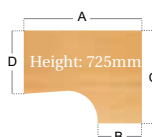

CODE	A	B
MC16P33G	1600	800
MC18P33G	1800	800

Beech (B) Oak (O)

Maestro 25 GL Commercial desking - Graphite cantilever frame

Left Hand Ergonomic Desk

- 25mm thick top
- Graphite cantilever
- Deluxe double upright leg for strength
- Two cable access ports
- Accepts one fixed pedestal on 800mm end

CODE	A	B	C	D
25GEL16	1600	600	1200	800
25GEL18	1800	600	1200	800

Right Hand Ergonomic Desk

- 25mm thick top
- Graphite cantilever
- Deluxe double upright leg for strength
- Two cable access ports
- Accepts one fixed pedestal on 800mm end