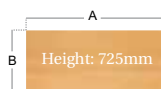

- 25mm thick top and side panels
- Graphite 'H' Frame leg set
- Two cable access ports
- 2 drawer fixed lockable pedestal
- Accepts A4 & foolscap files
- Pedestal can be fitted to left or right hand