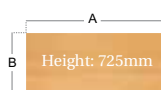

- 25mm thick top and side panels
- Graphite 'H' Frame leg set
- Two cable access ports
- Two 2 drawer fixed lockable pedestals
- Accepts A4 & foolscap files