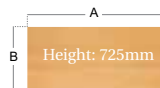

CODE	A	B
MC16P22G	1600	800
MC18P22G	1800	800

Beech (B) Oak (O)

Straight Desk with 2 and 3 Drawer Pedestals

- 25mm thick top
- Graphite cantilever
- Deluxe double upright leg for strength
- Two cable access ports
- 2 and 3 drawer fixed lockable pedestals
- Accepts A4 & foolscap files
- Pedestals can be fitted to either side