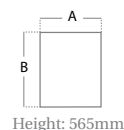

- Fully locking
- Accepts both A4 & foolscap files
- 1 filing and 2 shallow drawers
- With castors
- Ball bearing runners
- 5th castor on drawer front for anti-tilt
- Front castors have brake lock