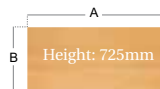

CODE	A	B
MC12P2G	1200	800
MC14P2G	1400	800
MC16P2G	1600	800
MC18P2G	1800	800

Beech (B) Oak (O)

Straight Desk with 3 Drawer Pedestal

- 25mm thick top
- Graphite cantilever
- Deluxe double upright leg for strength
- Two cable access ports
- 3 drawer fixed lockable pedestal
- Pedestal can be fitted to left or right hand