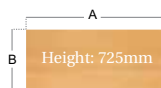

CODE	A	B
M8G	800	800
M10G	1000	800
M12G	1200	800
M14G	1400	800
M16G	1600	800
M18G	1800	800

- 25mm thick top
- Graphite 'H' Frame leg set
- Two cable access ports
- M8G and M10G have single cable access port

Straight Desk with Side Modesty Panels

- 25mm thick top and side panels
- Graphite 'H' Frame leg set
- Two cable access ports

CODE	A	B
MH12G	1200	800
MH14G	1400	800
MH16G	1600	800
MH18G	1800	800

Straight Desk with 2 Drawer Pedestal