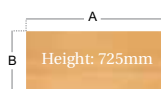

- 25mm thick top and side panels
- Graphite 'H' Frame leg set
- Two cable access ports
- 3 drawer fixed lockable pedestal
- Pedestal can be fitted to left or right hand