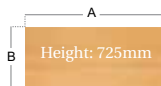

PG 190-227

Finish Options

Colours available in Beech and Oak. Please add suffix when ordering eg. **M8G** in Beech = **M8GB**

Beech (B)

Oak (O)

Maestro 25 GL Commercial desking - Graphite "H" frame

Straight desk

CODE	A	B
M8G	800	800
M10G	1000	800
M12G	1200	800
M14G	1400	800
M16G	1600	800
M18G	1800	800

- 25mm thick top
- Graphite 'H' Frame leg set
- Two cable access ports
- M8G and M10G have single cable access port