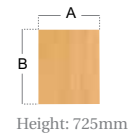

- Fully locking
- Metalbox drawer surrounds
- 18mm solid drawer base
- Accepts both A4 & foolscap files
- Handles optional

P63: 600mm deep, designed to fit at 600mm side of ergonomic desk.
P83: 800mm deep, designed to fit alongside all 800mm deep desks.