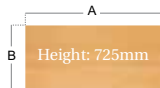

CODE	A	B
MC16P33G	1600	800
MC18P33G	1800	800

Beech (B) Oak (O)

Maestro 25 GL Commercial desking - Graphite cantilever frame

Left Hand Ergonomic Desk

- 25mm thick top
- Graphite cantilever
- Deluxe double upright leg for strength
- Two cable access ports
- Accepts one fixed pedestal on 800mm end