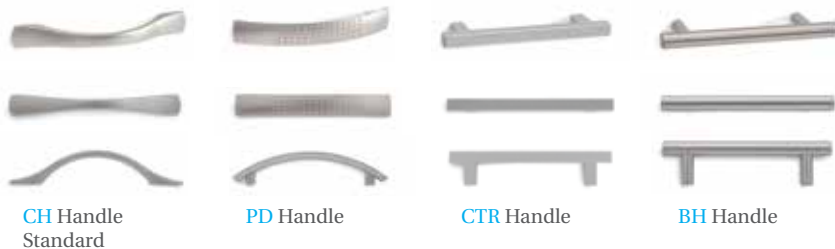

CODE	A	B	DRAWERS
DMP2	426	600	2 Drawers
DMP3	426	600	3 Drawers

CODE	QUANTITY
CH2	2 Handles
CH3	3 Handles

Finish: Matt Nickel (Zinc Alloy)

Bow Handles

Add stylish handles.
CH2 used on DMP2
CH3 Used on DMP3

3 Drawer Desk High Deluxe Pedestal

- Fully locking
- Metalbox drawer surrounds
- 18mm solid drawer base
- Accepts both A4 & foolscap files
- Handles optional

P63: 600mm deep, designed to fit at 600mm side of ergonomic desk.
P83: 800mm deep, designed to fit alongside all 800mm deep desks.

CODE	A	B
P63	426	600
P83	426	800

CODE	QUANTITY
CH3	3 Handles

Finish: Matt Nickel (Zinc Alloy)

Bow Handles

Customise your pedestals with these stylish handles.

Optional handles

CODE	DESCRIPTION
CH	Bow handle
PD	Polker Dot handle
CTR	Square handle
BH	Tubular handle

All handles have the same fixings and can be used to replace existing handles to change the look of the office. All handles are metal. 96mm hole centres.

CH Handles supplied as standard on all cupboards excluding SoHo ranges.