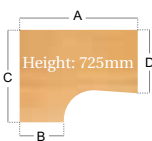

CODE	A	B
MC16P33G	1600	800
MC18P33G	1800	800

Beech (B) Oak (O)

Maestro 25 GL Commercial desking - Graphite cantilever frame

Left Hand Ergonomic Desk

- 25mm thick top
- Graphite cantilever
- Deluxe double upright leg for strength
- Two cable access ports
- Accepts one fixed pedestal on 800mm end

CODE	A	B	C	D
25GEL16	1600	600	1200	800
25GEL18	1800	600	1200	800

Right Hand Ergonomic Desk

- 25mm thick top
- Graphite cantilever
- Deluxe double upright leg for strength
- Two cable access ports
- Accepts one fixed pedestal on 800mm end