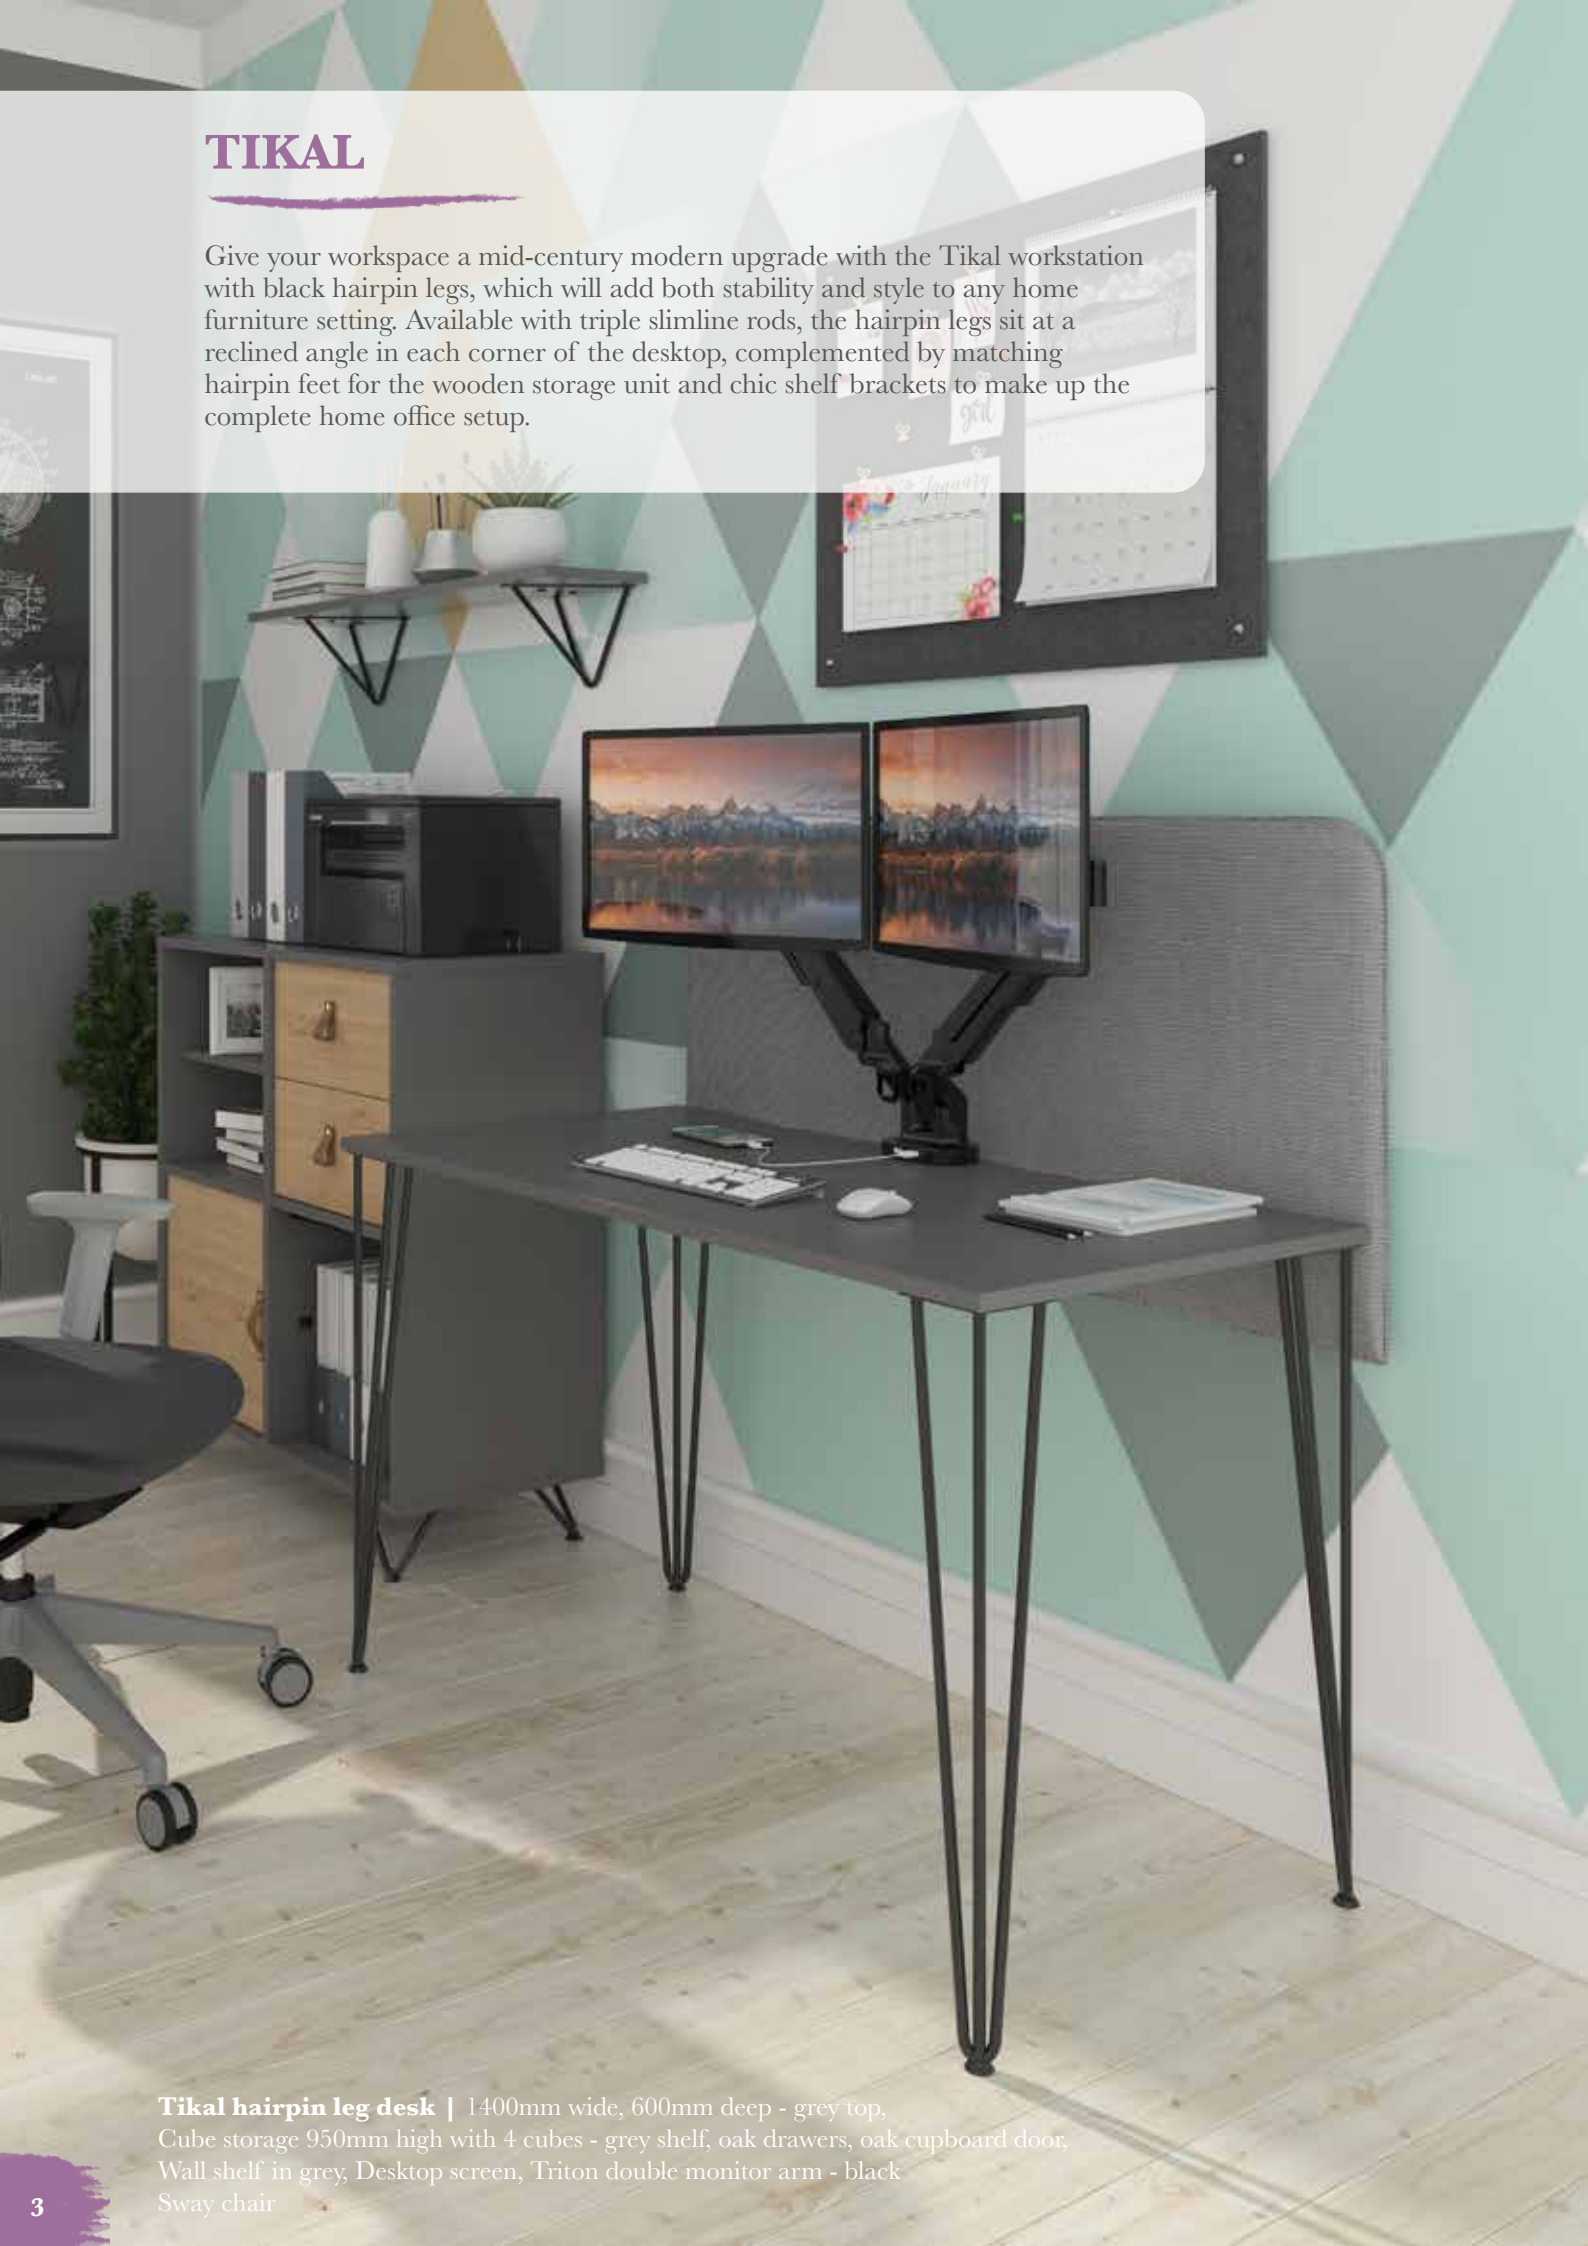

Seating

- 53 Home office seating

- 63 Fabrics
- 64 Finishes

TIKAL

Give your workspace a mid-century modern upgrade with the Tikal workstation with black hairpin legs, which will add both stability and style to any home furniture setting. Available with triple slimline rods, the hairpin legs sit at a reclined angle in each corner of the desktop, complemented by matching hairpin feet for the wooden storage unit and chic shelf brackets to make up the complete home office setup.