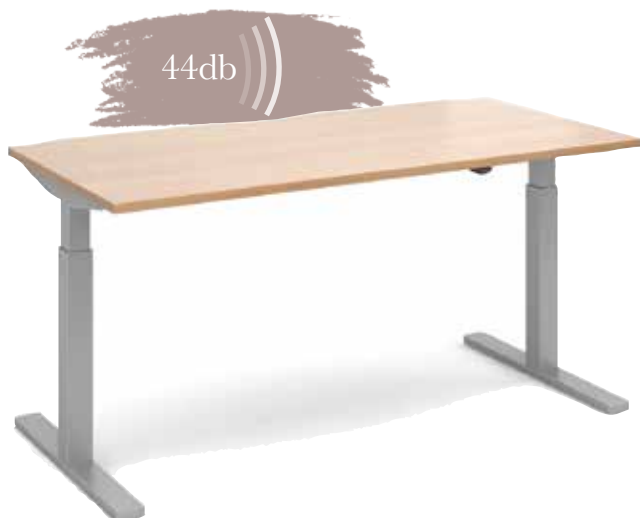

1600 x 800 rectangular desks

Code
EVM-1600

RRP
£817

Width: 1600
Depth: 800
Height: 675-1175

Silver
(S)

White
(WH)

Frame colours

Add frame colour followed by desktop finish when ordering
eg. EVM-1600 with Silver frame in Beech = EVM-1600-S-B

Beech
(B)

Oak
(O)

Walnut
(W)

White
(WH)

White/
Oak
(WO)

Desk finishes