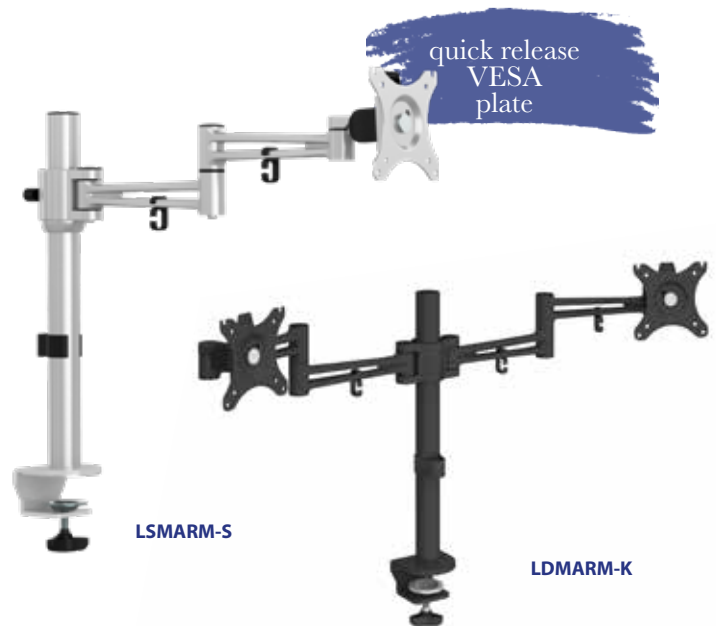

MONITOR ARMS

Monitor arms provide smooth and effortless adjustments which can be tailored to the user's exact needs, allowing them to sit more comfortably at their home office desk whilst reducing lower neck pain, eye, and back strain due to incorrect monitor positions.

Luna monitor arms

Code	Description	RRP
LSMARM	Single	£68
LDMARM	Double	£114

Each arm

Each arm

Triton gas lift monitor arms

Code	Description	RRP
TGSARM	Single	£150
TGDARM	Double	£215

Each arm

Each arm