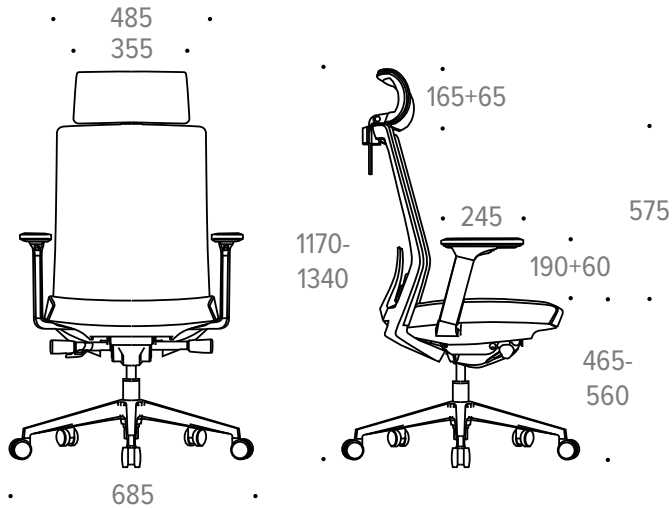

Veneto Executive

Mesh back task chair

TV5A

Technical specifications

Dimensions	W685 x D670 x H1170-1340 mm
Seat	W485 x D485 x H465-560 mm
Backrest	W475 x H575 mm
Capacity	150kg recommended max. user weight
Mechanism	Synchro with Side Tension Adjustment, Seat Slide Function, 4 Locking Positions
Weight	19kg
Warranty	5 years

Features

- Black frame with black or polished aluminium base
- Adjustable lumbar support (50mm height range)
- Height adjustable headrest (65mm height range)
- Height adjustable armrests (60mm range)
- Soft floor or hard floor castors
- Black fabric seat, certified BS 7176 Low Hazard