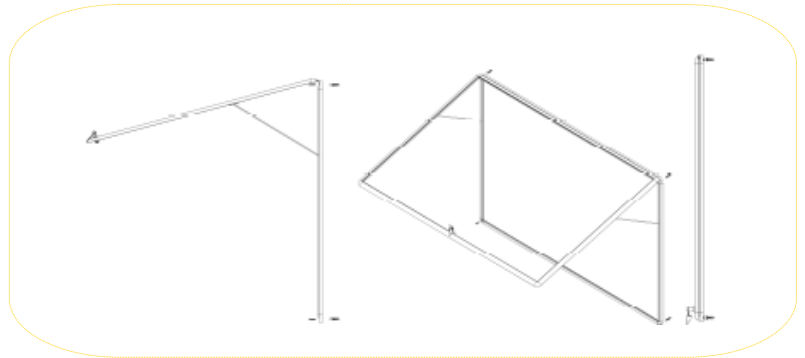

TECHNICAL DETAILS

COMPOSITION:

- Aluminium case
- Fire retardant surface
- Wooden based core
- 2 year warranty

ASSEMBLY OVERVIEW: