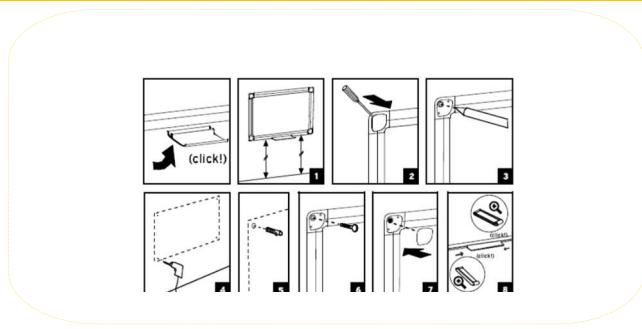

TECHNICAL DETAILS

CERTIFICATION AND LEGISLATION:

n/a

ILLUSTRATION:

SUGGESTED ADVERT:

Maya Aluminium Framed Whiteboard

Useful whiteboard ideal for any presentation

- Slim anodised aluminium frame
- Available in three choices of surface:
 - Melamine
 - Lacquered steel
 - Ceramic
- Aluminium pen tray simply clips onto the frame in any position
- Available also with a faint gridded surface that aids writing but is not seen by audience
- Wall fixings supplied