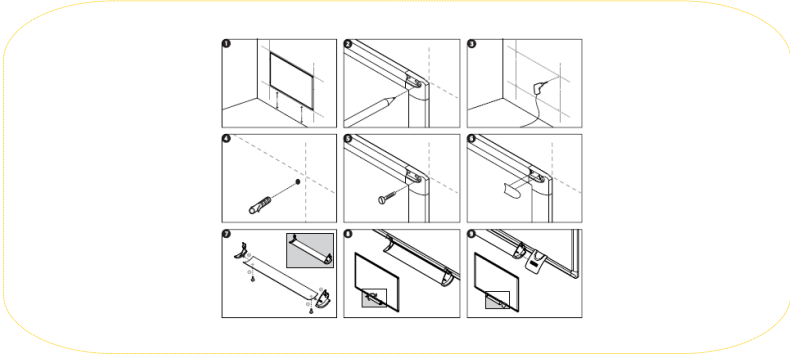

TECHNICAL DETAILS

COMPOSITION:

- Aluminium frame
- White magnetic and dry erase surface
- Wooden based core
- 2 year warranty

ASSEMBLY OVERVIEW:

CERTIFICATION AND LEGISLATION:

n/a