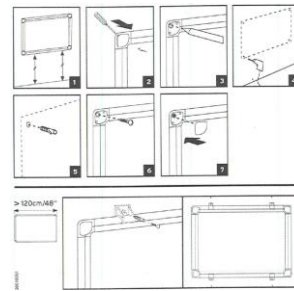

RANGING TABLE:

Frame/Colour:	Surface/Colour:	Product Size:	Packed mm	N.W. kg	G.W. kg	Reference:	RRP:
Grey anodized aluminium	Green Felt	1500x1200	1650x1260x25	6,00	8,90	FB5144186	---
Grey anodized aluminium	Green Felt	1800x900	2000x940x25	5,55	8,20	FB7444186	---
Grey anodized aluminium	Green Felt	1800x1200	2000x1260x25	7,24	10,70	FB8544186	---
Grey anodized aluminium	Green Felt	2000x1000	2200x1050x25	6,75	9,90	FB4044186	---
Grey anodized aluminium	Green Felt	2000x1200	2200x1260x25	7,20	10,40	FB4144186	---
Grey anodized aluminium	Green Felt	2400x1200	2590x1260x25	9,50	14,00	FB8644186	---

TECHNICAL DETAILS

COMPOSITION:

- Plastic frame
- Felt surface
- Wooden based core
- 2 year warranty

ASSEMBLY OVERVIEW:

CERTIFICATION AND LEGISLATION:

n/a

ILLUSTRATION:

n/a