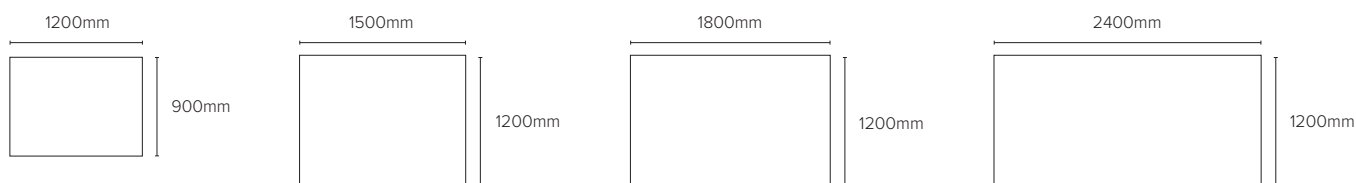

Maximum in stability, functionality and quality for the most demanding use. Very easy to mount with hidden fixing system.

WORKSPACE DESIGN SOLUTIONS

TECHNICAL INFORMATION

Frame | painted aluminium | white or black

Surface | ceramic

Tray | magnetic beechwood

* Other sizes available, but subject to minimum quantities

Article code	Name	Size w x h x d mm
CR0811346	Writing Board Giro White	1200 x 900 x 16
CR1011346	Writing Board Giro White	1500 x 1200 x 16
CR1211346	Writing Board Giro White	1800 x 1200 x 16
CR1511346	Writing Board Giro White	2400 x 1200 x 16
CR08113410	Writing Board Giro Black	1200 x 900 x 16
CR10113410	Writing Board Giro Black	1500 x 1200 x 16
CR12113410	Writing Board Giro Black	1800 x 1200 x 16
CR15113410	Writing Board Giro Black	2400 x 1200 x 16