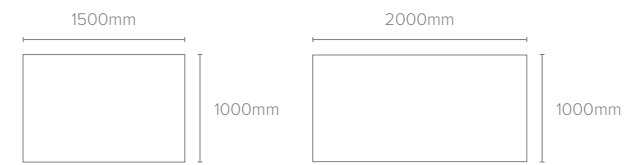

TECHNICAL INFORMATION

Frame | beechwood
Surface | cork

Article code	Name		Size w x h x d mm
MC9900191255	Noticeboard Muse Clay	●	1500 x 1000 x 30
MC99001101255	Noticeboard Muse Mocha	●	1500 x 1000 x 30
MC99001111255	Noticeboard Muse Merlot	●	1500 x 1000 x 30
MC99001121255	Noticeboard Muse Sage	●	1500 x 1000 x 30
MC9900191255	Noticeboard Muse Clay	●	1500 x 1000 x 30
MC99001101255	Noticeboard Muse Mocha	●	1500 x 1000 x 30
MC99001111255	Noticeboard Muse Merlot	●	1500 x 1000 x 30
MC99001121255	Noticeboard Muse Sage	●	1500 x 1000 x 30