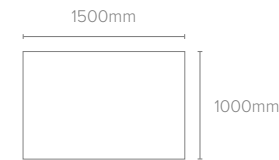

TECHNICAL INFORMATION

Frame | painted aluminium | beige

Surface | lacquered steel

Article code	Name		Size w x h x d mm
MA15078327	Writing Board Halo White	○	1500 x 1000 x 12
MA154878327	Writing Board Halo Sandstone	●	1500 x 1000 x 12
MA154888327	Writing Board Halo Clay	●	1500 x 1000 x 12
MA154898327	Writing Board Halo Sunset	●	1500 x 1000 x 12
MA154908327	Writing Board Halo Oatmeal	●	1500 x 1000 x 12
MA154918327	Writing Board Halo Quartz	●	1500 x 1000 x 12
MA154928327	Writing Board Halo Blush	●	1500 x 1000 x 12
MA154938327	Writing Board Halo Sage	●	1500 x 1000 x 12
MA154948327	Writing Board Halo Aire	●	1500 x 1000 x 12
MA154958327	Writing Board Halo Bay	●	1500 x 1000 x 12
MA154968327	Writing Board Halo Mocha	●	1500 x 1000 x 12