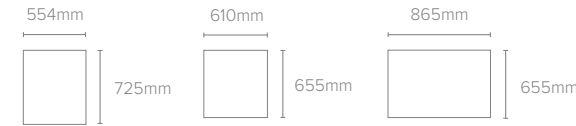

TECHNICAL INFORMATION

Frame | frameless
Surface | glass

Article code	Name		Size w x h x d mm
GL40013918	Glass Writing Board Stavo White	○	554 x 725 x 4
GL40593918	Glass Writing Board Stavo Sandstone	●	554 x 725 x 4
GL40603918	Glass Writing Board Stavo Clay	●	554 x 725 x 4
GL40613918	Glass Writing Board Stavo Sunset	●	554 x 725 x 4
GL40623918	Glass Writing Board Stavo Oatmeal	●	554 x 725 x 4
GL40633918	Glass Writing Board Stavo Quartz	●	554 x 725 x 4
GL40643918	Glass Writing Board Stavo Blush	●	554 x 725 x 4
GL40653918	Glass Writing Board Stavo Sage	●	554 x 725 x 4
GL40663918	Glass Writing Board Stavo Aire	●	554 x 725 x 4
GL40673918	Glass Writing Board Stavo Bay	●	554 x 725 x 4
GL40683918	Glass Writing Board Stavo Mocha	●	554 x 725 x 4
GL37013918	Glass Writing Board Stavo White	○	610 x 655 x 4
GL37593918	Glass Writing Board Stavo Sandstone	●	610 x 655 x 4
GL37603918	Glass Writing Board Stavo Clay	●	610 x 655 x 4
GL37613918	Glass Writing Board Stavo Sunset	●	610 x 655 x 4
GL37623918	Glass Writing Board Stavo Oatmeal	●	610 x 655 x 4
GL37633918	Glass Writing Board Stavo Quartz	●	610 x 655 x 4
GL37643918	Glass Writing Board Stavo Blush	●	610 x 655 x 4
GL37653918	Glass Writing Board Stavo Sage	●	610 x 655 x 4
GL37663918	Glass Writing Board Stavo Aire	●	610 x 655 x 4
GL37673918	Glass Writing Board Stavo Bay	●	610 x 655 x 4
GL37683918	Glass Writing Board Stavo Mocha	●	610 x 655 x 4
GL38013918	Glass Writing Board Stavo White	○	865 x 655 x 4
GL38593918	Glass Writing Board Stavo Sandstone	●	865 x 655 x 4
GL38603918	Glass Writing Board Stavo Clay	●	865 x 655 x 4
GL38613918	Glass Writing Board Stavo Sunset	●	865 x 655 x 4
GL38623918	Glass Writing Board Stavo Oatmeal	●	865 x 655 x 4
GL38633918	Glass Writing Board Stavo Quartz	●	865 x 655 x 4
GL38643918	Glass Writing Board Stavo Blush	●	865 x 655 x 4
GL38653918	Glass Writing Board Stavo Sage	●	865 x 655 x 4
GL38663918	Glass Writing Board Stavo Aire	●	865 x 655 x 4
GL38673918	Glass Writing Board Stavo Bay	●	865 x 655 x 4
GL38683918	Glass Writing Board Stavo Mocha	●	865 x 655 x 4