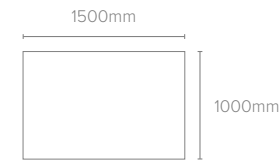

TECHNICAL INFORMATION

Frame | painted aluminium | beige
Surface | cork

Article code	Name		Size w x h x d mm
CA15478327	Noticeboard Halo Clay	●	1500 x 1000 x 12
CA15488327	Noticeboard Halo Mocha	●	1500 x 1000 x 12
CA15498327	Noticeboard Halo Merlot	●	1500 x 1000 x 12
CA15508327	Noticeboard Halo Sage	●	1500 x 1000 x 12