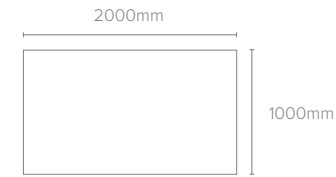

TECHNICAL INFORMATION

Frame | frameless
Surface | glass

Article code	Name		Size w x h x d mm
GL43013918	Glass Writing Board Stavo White	○	2000 x 1000 x 4
GL43593918	Glass Writing Board Stavo Sandstone	●	2000 x 1000 x 4
GL43603918	Glass Writing Board Stavo Clay	●	2000 x 1000 x 4
GL43613918	Glass Writing Board Stavo Sunset	●	2000 x 1000 x 4
GL43623918	Glass Writing Board Stavo Oatmeal	●	2000 x 1000 x 4
GL43633918	Glass Writing Board Stavo Quartz	●	2000 x 1000 x 4
GL43643918	Glass Writing Board Stavo Blush	●	2000 x 1000 x 4
GL43653918	Glass Writing Board Stavo Sage	●	2000 x 1000 x 4
GL43663918	Glass Writing Board Stavo Aire	●	2000 x 1000 x 4
GL43673918	Glass Writing Board Stavo Bay	●	2000 x 1000 x 4
GL43683918	Glass Writing Board Stavo Mocha	●	2000 x 1000 x 4