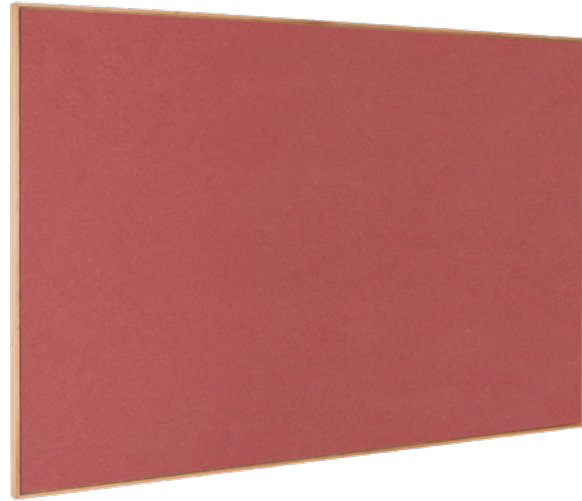

TECHNICAL INFORMATION

Frame | beechwood

Surface | lacquered steel

Article code	Name		Size w x h x d mm
MM9900112521	Writing Board Muse White	○	1500 x 1000 x 30
MM9948712521	Writing Board Muse Sandstone	●	1500 x 1000 x 30
MM9948812521	Writing Board Muse Clay	●	1500 x 1000 x 30
MM9948912521	Writing Board Muse Sunset	●	1500 x 1000 x 30
MM9949012521	Writing Board Muse Oatmeal	●	1500 x 1000 x 30
MM9949112521	Writing Board Muse Quartz	●	1500 x 1000 x 30
MM9949212521	Writing Board Muse Blush	●	1500 x 1000 x 30
MM9949312521	Writing Board Muse Sage	●	1500 x 1000 x 30
MM9949412521	Writing Board Muse Aire	●	1500 x 1000 x 30
MM9949512521	Writing Board Muse Bay	●	1500 x 1000 x 30
MM9949612521	Writing Board Muse Mocha	●	1500 x 1000 x 30
MM9800112521	Writing Board Muse White	○	2000 x 1000 x 30
MM9848712521	Writing Board Muse Sandstone	●	2000 x 1000 x 30
MM9848812521	Writing Board Muse Clay	●	2000 x 1000 x 30
MM9848912521	Writing Board Muse Sunset	●	2000 x 1000 x 30
MM9849012521	Writing Board Muse Oatmeal	●	2000 x 1000 x 30
MM9849112521	Writing Board Muse Quartz	●	2000 x 1000 x 30
MM9849212521	Writing Board Muse Blush	●	2000 x 1000 x 30
MM9849312521	Writing Board Muse Sage	●	2000 x 1000 x 30
MM9849412521	Writing Board Muse Aire	●	2000 x 1000 x 30
MM9849512521	Writing Board Muse Bay	●	2000 x 1000 x 30
MM9849612521	Writing Board Muse Mocha	●	2000 x 1000 x 30

— NOTICE BOARD MUSE

A Cork Board that brings together natural elegance and modern sensibility in a design that feels both grounded and expressive. Its coloured cork surface inspires calm and creativity, while the solid beechwood frame adds a timeless, sculptural presence to any space.