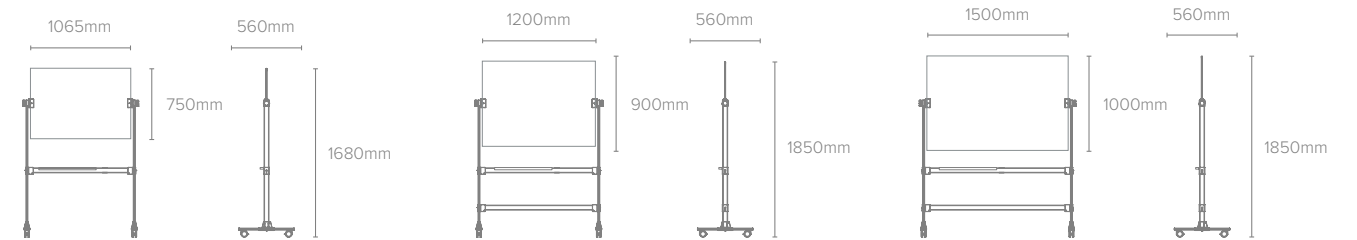

TECHNICAL INFORMATION

Frame | frameless
Surface | glass
Tray | beechwood
Legs | aluminium | anthracite

Article code	Name	Size w x h x d mm
GQR0655AN	Glass Revolving Board Stavo Quartz	1210 x 1680 x 560
GQR0355AN	Glass Revolving Board Stavo Quartz	1340 x 1850 x 560
GQR0555AN	Glass Revolving Board Stavo Quartz	1640 x 1850 x 560