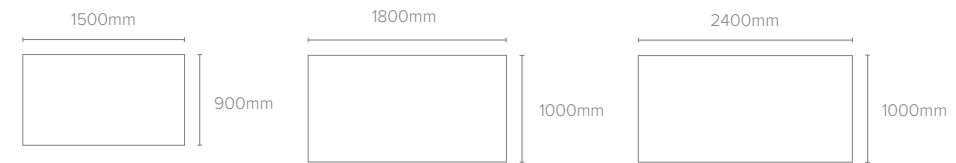

TECHNICAL INFORMATION

Frame | frameless

Surface | lacquered steel

Article code	Name		Size w x h x d mm
WRL04870101	Writing Board Muse Sandstone		1500 x 900 x 7
WRL04880101	Writing Board Muse Clay		1500 x 900 x 7
WRL04890101	Writing Board Muse Sunset		1500 x 900 x 7
WRL04900101	Writing Board Muse Oatmeal		1500 x 900 x 7
WRL04910101	Writing Board Muse Quartz		1500 x 900 x 7
WRL04920101	Writing Board Muse Blush		1500 x 900 x 7
WRL04930101	Writing Board Muse Sage		1500 x 900 x 7
WRL04940101	Writing Board Muse Aire		1500 x 900 x 7
WRL04950101	Writing Board Muse Bay		1500 x 900 x 7
WRL04960101	Writing Board Senza Mocha		1500 x 900 x 7
WRL01870101	Writing Board Muse Sandstone		1800 x 1000 x 7
WRL01880101	Writing Board Muse Clay		1800 x 1000 x 7
WRL01890101	Writing Board Muse Sunset		1800 x 1000 x 7
WRL01900101	Writing Board Muse Oatmeal		1800 x 1000 x 7
WRL01910101	Writing Board Muse Quartz		1800 x 1000 x 7
WRL01920101	Writing Board Muse Blush		1800 x 1000 x 7
WRL01930101	Writing Board Muse Sage		1800 x 1000 x 7
WRL01940101	Writing Board Muse Aire		1800 x 1000 x 7
WRL01950101	Writing Board Muse Bay		1800 x 1000 x 7
WRL01960101	Writing Board Senza Mocha		1800 x 1000 x 7
WRL02870101	Writing Board Muse Sandstone		2400 x 1000 x 7
WRL02880101	Writing Board Muse Clay		2400 x 1000 x 7
WRL02890101	Writing Board Muse Sunset		2400 x 1000 x 7
WRL02900101	Writing Board Muse Oatmeal		2400 x 1000 x 7
WRL02910101	Writing Board Muse Quartz		2400 x 1000 x 7
WRL02920101	Writing Board Muse Blush		2400 x 1000 x 7
WRL02930101	Writing Board Muse Sage		2400 x 1000 x 7
WRL02940101	Writing Board Muse Aire		2400 x 1000 x 7
WRL02950101	Writing Board Muse Bay		2400 x 1000 x 7
WRL02960101	Writing Board Senza Mocha		2400 x 1000 x 7