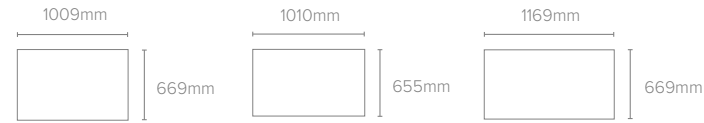

TECHNICAL INFORMATION

Frame | frameless
Surface | glass

Article code	Name		Size w x h x d mm
GL41013918	Glass Writing Board Stavo White	○	1009 x 669 x 4
GL41593918	Glass Writing Board Stavo Sandstone	●	1009 x 669 x 4
GL41603918	Glass Writing Board Stavo Clay	●	1009 x 669 x 4
GL41613918	Glass Writing Board Stavo Sunset	●	1009 x 669 x 4
GL41623918	Glass Writing Board Stavo Oatmeal	●	1009 x 669 x 4
GL41633918	Glass Writing Board Stavo Quartz	●	1009 x 669 x 4
GL41643918	Glass Writing Board Stavo Blush	●	1009 x 669 x 4
GL41653918	Glass Writing Board Stavo Sage	●	1009 x 669 x 4
GL41663918	Glass Writing Board Stavo Aire	●	1009 x 669 x 4
GL41673918	Glass Writing Board Stavo Bay	●	1009 x 669 x 4
GL41683918	Glass Writing Board Stavo Mocha	●	1009 x 669 x 4
GL39013918	Glass Writing Board Stavo White	○	1010 x 655 x 4
GL39593918	Glass Writing Board Stavo Sandstone	●	1010 x 655 x 4
GL39603918	Glass Writing Board Stavo Clay	●	1010 x 655 x 4
GL39613918	Glass Writing Board Stavo Sunset	●	1010 x 655 x 4
GL39623918	Glass Writing Board Stavo Oatmeal	●	1010 x 655 x 4
GL39633918	Glass Writing Board Stavo Quartz	●	1010 x 655 x 4
GL39643918	Glass Writing Board Stavo Blush	●	1010 x 655 x 4
GL39653918	Glass Writing Board Stavo Sage	●	1010 x 655 x 4
GL39663918	Glass Writing Board Stavo Aire	●	1010 x 655 x 4
GL39673918	Glass Writing Board Stavo Bay	●	1010 x 655 x 4
GL39683918	Glass Writing Board Stavo Mocha	●	1010 x 655 x 4
GL42013918	Glass Writing Board Stavo White	○	1169 x 869 x 4
GL42593918	Glass Writing Board Stavo Sandstone	●	1169 x 869 x 4
GL42603918	Glass Writing Board Stavo Clay	●	1169 x 869 x 4
GL42613918	Glass Writing Board Stavo Sunset	●	1169 x 869 x 4
GL42623918	Glass Writing Board Stavo Oatmeal	●	1169 x 869 x 4
GL42633918	Glass Writing Board Stavo Quartz	●	1169 x 869 x 4
GL42643918	Glass Writing Board Stavo Blush	●	1169 x 869 x 4
GL42653918	Glass Writing Board Stavo Sage	●	1169 x 869 x 4
GL42663918	Glass Writing Board Stavo Aire	●	1169 x 869 x 4
GL42673918	Glass Writing Board Stavo Bay	●	1169 x 869 x 4
GL42683918	Glass Writing Board Stavo Mocha	●	1169 x 869 x 4