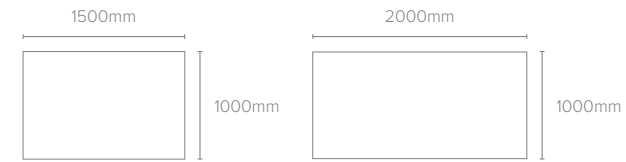

TECHNICAL INFORMATION

Frame | beechwood

Surface | lacquered steel

Article code	Name		Size w x h x d mm
MM9900112521	Writing Board Muse White	○	1500 x 1000 x 30
MM9948712521	Writing Board Muse Sandstone	●	1500 x 1000 x 30
MM9948812521	Writing Board Muse Clay	●	1500 x 1000 x 30
MM9948912521	Writing Board Muse Sunset	●	1500 x 1000 x 30
MM9949012521	Writing Board Muse Oatmeal	●	1500 x 1000 x 30
MM9949112521	Writing Board Muse Quartz	●	1500 x 1000 x 30
MM9949212521	Writing Board Muse Blush	●	1500 x 1000 x 30
MM9949312521	Writing Board Muse Sage	●	1500 x 1000 x 30
MM9949412521	Writing Board Muse Aire	●	1500 x 1000 x 30
MM9949512521	Writing Board Muse Bay	●	1500 x 1000 x 30
MM9949612521	Writing Board Muse Mocha	●	1500 x 1000 x 30
MM9800112521	Writing Board Muse White	○	2000 x 1000 x 30
MM9848712521	Writing Board Muse Sandstone	●	2000 x 1000 x 30
MM9848812521	Writing Board Muse Clay	●	2000 x 1000 x 30
MM9848912521	Writing Board Muse Sunset	●	2000 x 1000 x 30
MM9849012521	Writing Board Muse Oatmeal	●	2000 x 1000 x 30
MM9849112521	Writing Board Muse Quartz	●	2000 x 1000 x 30
MM9849212521	Writing Board Muse Blush	●	2000 x 1000 x 30
MM9849312521	Writing Board Muse Sage	●	2000 x 1000 x 30
MM9849412521	Writing Board Muse Aire	●	2000 x 1000 x 30
MM9849512521	Writing Board Muse Bay	●	2000 x 1000 x 30
MM9849612521	Writing Board Muse Mocha	●	2000 x 1000 x 30