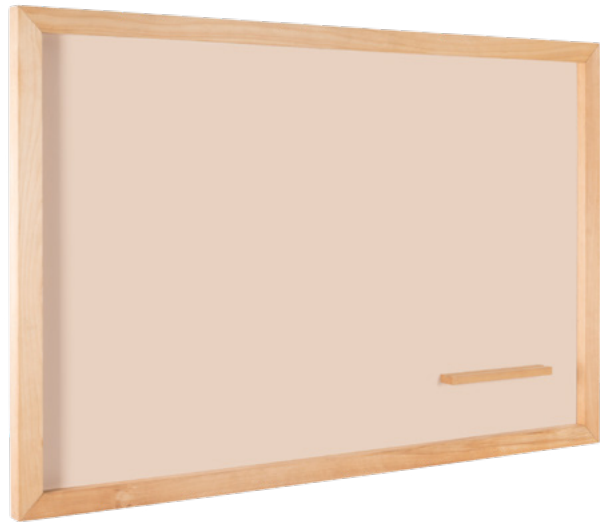

— WRITING BOARD GAMMA

Gamma is not just a product, it is a symbol of resilience and creativity, where form and function seamlessly unite. A magnetic writing board crafted to inspire the flow of ideas and innovation. With its lacquered steel surface and thick wooden frame, Gamma is more than a tool, it's a space for connection.

- Magnetic lacquered steel drywipe surface with 10 year warranty
- Trend-inspired surface tones create a sense of harmony and refined balance
- Thick solid beechwood frame adds natural sophistication
- Versatile mounting: vertical, horizontal
- Black marker and magnetic beech wood tray included
- Easy to assemble, with included mounting hardware

TECHNICAL INFORMATION

Frame | beechwood
Surface | lacquered steel

Article code	Name	Color	Size w x h x d mm
MM10000112622	Writing Board Gamma White	○	1800 x 1200 x 50
MM10048712622	Writing Board Gamma Sandstone	●	1800 x 1200 x 50