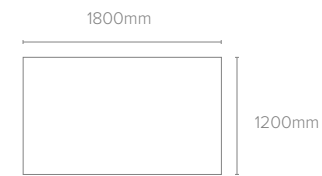

TECHNICAL INFORMATION

Frame | beechwood
Surface | lacquered steel

Article code	Name	Color	Size w x h x d mm
MM10000112622	Writing Board Gamma White	○	1800 x 1200 x 50
MM10048712622	Writing Board Gamma Sandstone	●	1800 x 1200 x 50