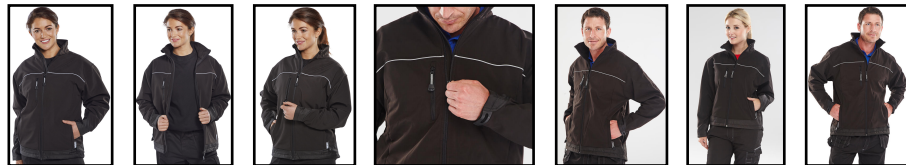

BEESWIFT[®]
FOCUSED ON SAFETY

Product Code:

SSJBLXS

Selling UOM:

Each

Pack Size:

1

CAT. 1  Cat 1 - Minimal Risk

SPECIFICATION SHEET

SOFT SHELL JACKET BLACK XS

- High Stretch water resistant, windproof and breathable fabric.
- Fleece lined with internal pockets and weatherguard front flaps.
- 3 zipped front pockets.
- Adjustable cuffs.
- Warm fleece lined collar.
- Cordura® tear resistant trim.
- Hip drawcord.