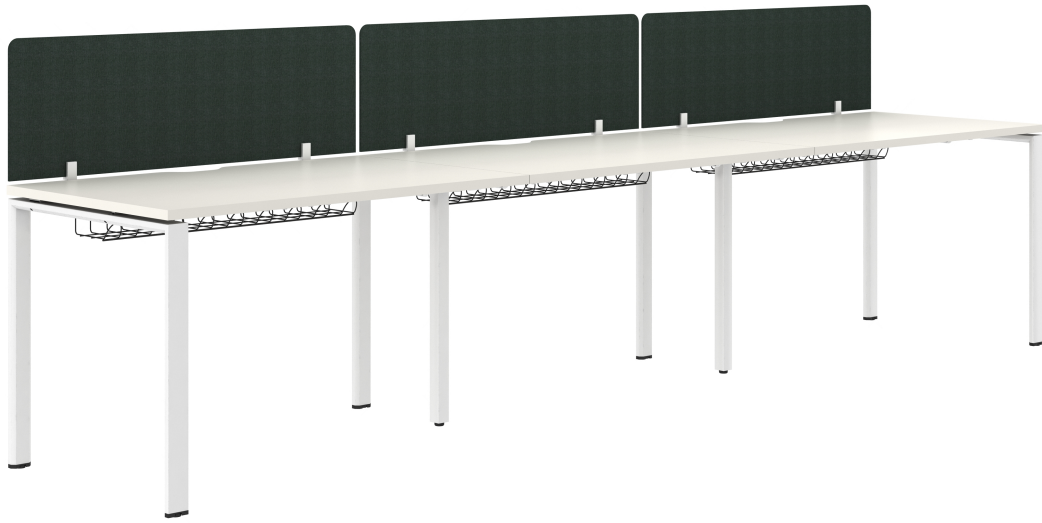

3 Person Single Row Bench

Product code: MALL1600BENCHWHX3

Description

1600 3 Person Single Bench, Bench desking comes complete with dividing screen and cable basket

Warranty: 5 YEAR

Dimensions (mm)

- WIDTH 1600
- DEPTH 750
- HEIGHT 740

Features

- 1600MM WIDE
- 25MM TOP
- METAL TO METAL FIXINGS
- 2MM ABS EDGING
- TELESCOPIC FRAME
- SCALLOPED CABLE ACCESS
- ADJUSTABLE FEET
- CABLE BASKET
- WHITE FRAME
- DESK DIVIDING SCREEN UPHOLSTERED IN BLACK

Colours

White