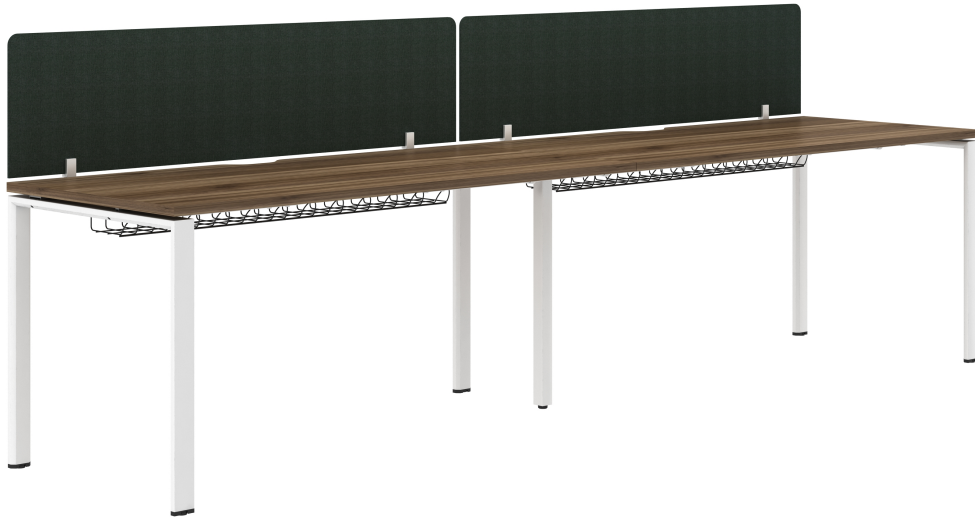

2 Person Single Row Bench

Product code: MALL1600BENCHWALX2

Description

1600 2 Person Single Bench, Bench desking comes complete with dividing screen and cable basket

Warranty: 5 YEAR

Dimensions (mm)

- WIDTH 1600
- DEPTH 750
- HEIGHT 740

Features

- 1600MM WIDE
- 25MM TOP
- METAL TO METAL FIXINGS
- 2MM ABS EDGING
- TELESCOPIC FRAME
- SCALLOPED CABLE ACCESS
- ADJUSTABLE FEET
- CABLE BASKET
- WHITE FRAME
- DESK DIVIDING SCREEN UPHOLSTERED IN BLACK

Colours

Walnut