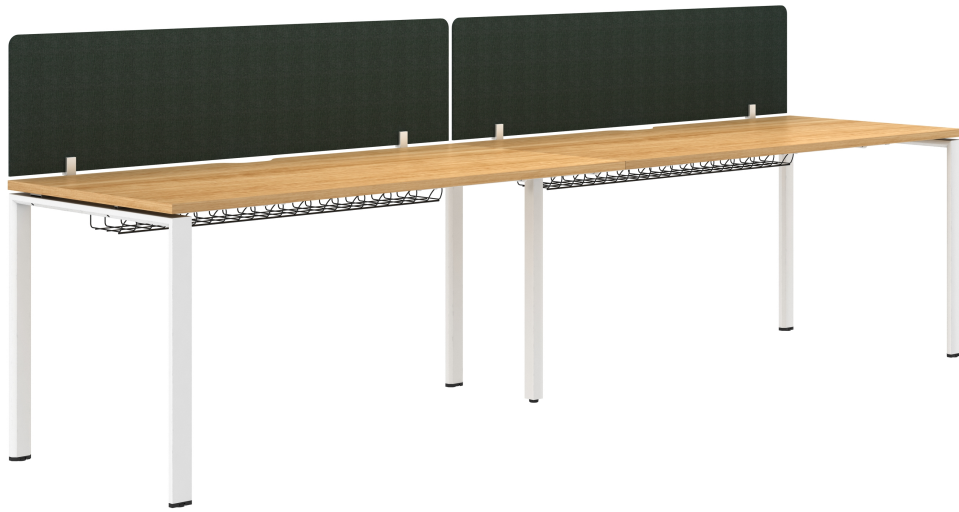

2 Person Single Row Bench

Product code: MALL1600BENCHOAKX2

Description

1600 2 Person Single Bench, Bench desking comes complete with dividing screen and cable basket

Warranty: 5 YEAR

Dimensions (mm)

- WIDTH 1600
- DEPTH 750
- HEIGHT 740

Features

- 1600MM WIDE
- 25MM TOP
- METAL TO METAL FIXINGS
- 2MM ABS EDGING
- TELESCOPIC FRAME
- SCALLOPED CABLE ACCESS
- ADJUSTABLE FEET
- CABLE BASKET
- WHITE FRAME
- DESK DIVIDING SCREEN UPHOLSTERED IN BLACK