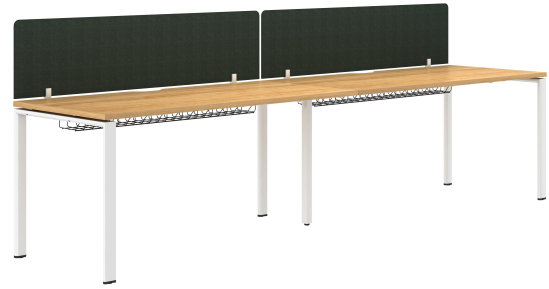

2 Person 1400 Single Row Bench - Oak

Product Code: MALL1400BENCHOAKX2

Description

25mm top; Metal to metal fixings; 2mm ABS edging; Telescopic frame; Scalloped cable access; Adjustable feet; Cable basket; White frame; Desk dividing screen upholstered In Black.

Warranty: 5 YEARS

Dimensions

- WIDTH 1400
- DEPTH 750
- HEIGHT 740

Features

Colours

Beech, Oak, White
