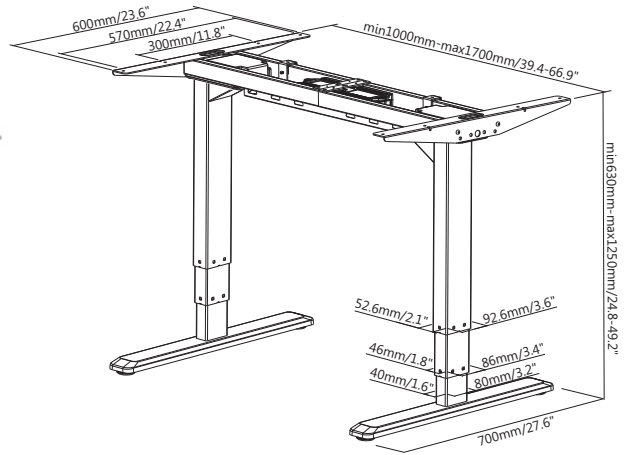

Electric Height Adjustable Desk Frame

Product codes:
EDF02DS Silver
EDF02DW White

Choice of Tops

Cable Management

Description

Dual-motor Height Adjustable Desk Frame Height range: 63- 125cm; Max load: 100kg/220lbs; Net weight: 35kg.

In stock in Silver and White

Advanced Controller
3 programmable memory with LED display

Double Motor

Sit/Stand Time Reminder

100kg Load

Dimensions (mm)

- HEIGHT 630-1250
- WIDTH 1000-1700
(TOP WIDTH OPTIONS 1200-1800)
- DEPTH 800