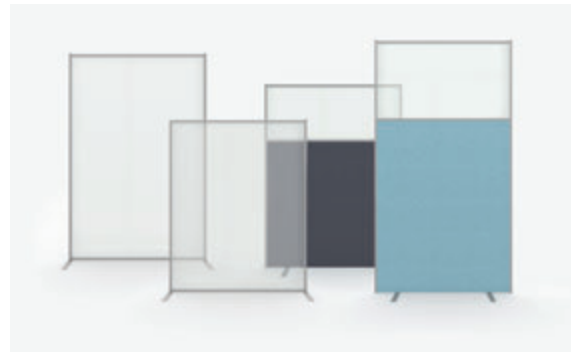

D30 FULLY-GLAZED & TOP-GLAZED FREE-STANDING SCREENS

TOP WHITEBOARD/GLAZED SCREENS ARE SUPPLIED WITH TOP THIRD AS WHITEBOARD/GLAZING | VARIOUS BRACKETS CAN BE SUPPLIED FOR DESK-MOUNTED SCREENS – SEE PRICELIST FOR DETAILS. | PLEASE SEE PAGE 79 FOR FABRIC OPTIONS.