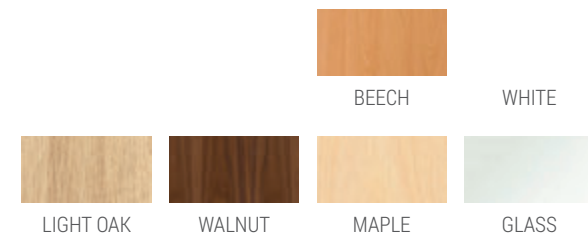

BAND C

CAMIRA	BLAZER LITE
CAMIRA	NEXUS

BENCH FINISHES SEE PAGE 48 FOR BAND BREAKDOWNS. SPECIALS ON REQUEST.

TABLE & DESK TOP FINISHES

BEECH AS STANDARD. SPECIALS ON REQUEST.

Unit 5, Block 2
Duckburn Business Park
Dunblane FK15 0EW