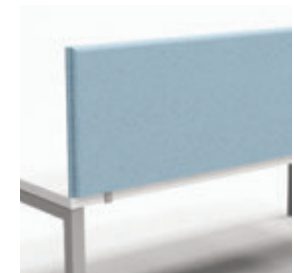

D1 FREE-STANDING SCREENS
W800 – 2000 mm x H1000 – 1800 mm

D1 DESK-MOUNTED SCREENS
W800 – 2200 mm x H380 / 480 mm

RAISED STITCHING

FLAT STITCHING

OTHER SIZES ARE AVAILABLE ON REQUEST | VARIOUS BRACKETS CAN BE SUPPLIED FOR DESK-MOUNTED SCREENS – SEE PRICELIST FOR DETAILS. | PLEASE SEE PAGE 79 FOR FABRIC OPTIONS.