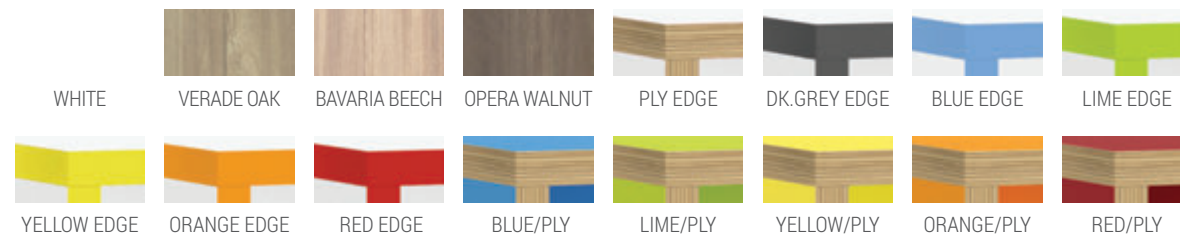

BAND C

CAMIRA	BLAZER LITE
CAMIRA	NEXUS

BENCH FINISHES SEE PAGE 48 FOR BAND BREAKDOWNS. SPECIALS ON REQUEST.

TABLE & DESK TOP FINISHES

BEECH AS STANDARD. SPECIALS ON REQUEST.

Unit 5, Block 2
Duckburn Business Park
Dunblane FK15 0EW