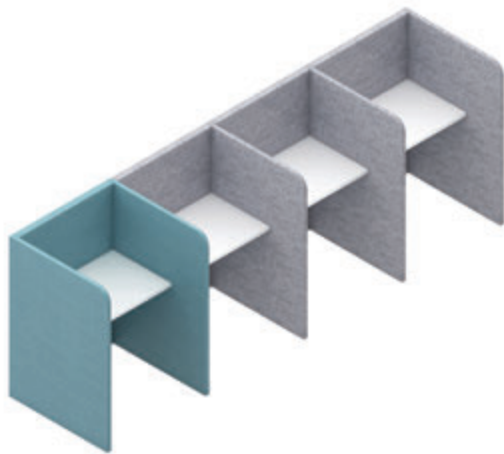

STRAIGHT

WALLBOARDS

SMART SOLUTIONS – ACOUSTIC & PINNABLE WALLBOARDS

SQUARE PINNABLE OR ACOUSTIC PANELS
600 x 600 / 800 x 800 mm

RECTANGULAR PINNABLE OR ACOUSTIC PANELS
400 x 800 / 400 x 1200 / 600 x 1200 / 800 x 1200mm

HEXAGONAL PINNABLE OR ACOUSTIC PANELS
600 x 600 / 800 x 800 mm

PINNABLE PANELS
18 mm thick. See Pricelist for sizes.

ACOUSTIC PANELS
50 mm thick acoustic panels. See Pricelist for sizes.

Frequency (Hz)	125	250	500	1000	2000	4000	NRC
APA 50	0.25	0.65	0.95	1.00	1.00	0.95	0.90

STUDY BOOTHS

VERSATILE PRIVATE STUDY BOOTHS FOR WORKING & LEARNING SPACES

SINGLE ROW
STUDY BOOTHS

BACK-TO-BACK
STUDY BOOTHS

SEATED STYLE
740 mm High Tops

POSEUR STYLE
1100 mm High Tops

OTHER SIZES ARE AVAILABLE ON REQUEST | SCALLOP OR DOUBLE PORTHOLE & GROMMET CABLE MANAGEMENT AVAILABLE | DESK TOPS IN WHITE AS STANDARD. PLEASE SEE PAGE 79 FOR OTHER FINISHES AND UPHOLSTERY OPTIONS.