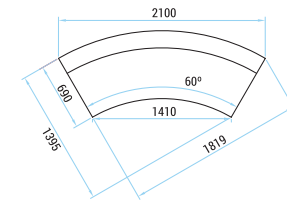

1000 SERIES LOW

CONFIGURABLE SEATING SOLUTION DESIGNED TO INSPIRE

CORNER POD
W690 x D690 x SH430 mm
CODE: S10CPOD

CURVED 30°
D690 x H790 x SH430 mm
CODE: S10CV30

CURVED 60°
D690 x H790 x SH430 mm
CODE: S10CV60