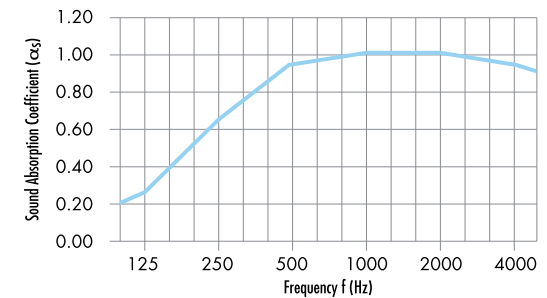

Frequency (Hz)	125	250	500	1000	2000	4000	NRC
APA 50	0.25	0.65	0.95	1.00	1.00	0.95	0.90

ACOUSTIC SOUND ABSORPTION COEFFICIENT
The core is specifically designed to reduce and control reverberated (echo) noise in building interiors.

OTHER SIZES ARE AVAILABLE ON REQUEST | PLEASE SEE PAGE 79 FOR FABRIC OPTIONS.