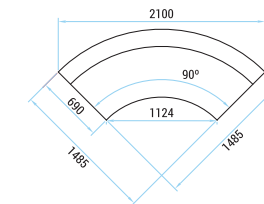

120° CHEVRON CHAIR
D690 x H790 x SH430 mm
CODE: S10LCHEV