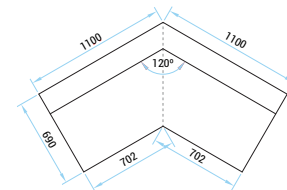

1000 SERIES LOW

CONFIGURABLE SEATING SOLUTION DESIGNED TO INSPIRE

CORNER POD
W690 x D690 x SH430 mm
CODE: S10CPOD

CURVED 30°
D690 x H790 x SH430 mm
CODE: S10CV30

CURVED 60°
D690 x H790 x SH430 mm
CODE: S10CV60

DOUBLE BENCH POD
W1170 x D690 x SH430 mm
CODE: S10DPOD

CURVED 45°
D690 x H790 x SH430 mm
CODE: S10CV45

CURVED 90°
D690 x H790 x SH430 mm
CODE: S10CV90

120° CHEVRON CHAIR
D690 x H790 x SH430 mm
CODE: S10LCHEV