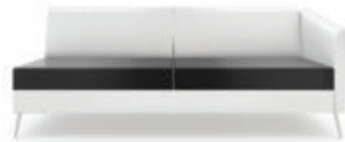

3 SEATER, 1 ARM
W1800 x D730 x H740 x SH435 mm
CODE: SP3(RA/LA*)