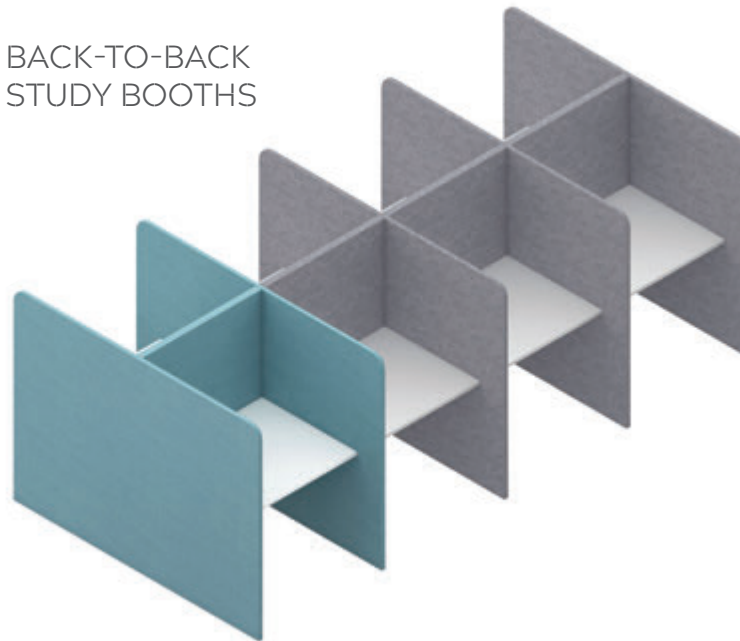

STRAIGHT

WALLBOARDS

SMART SOLUTIONS – ACOUSTIC & PINNABLE WALLBOARDS

SQUARE PINNABLE OR ACOUSTIC PANELS
600 x 600 / 800 x 800 mm

RECTANGULAR PINNABLE OR ACOUSTIC PANELS
400 x 800 / 400 x 1200 / 600 x 1200 / 800 x 1200mm

STUDY BOOTHS

VERSATILE PRIVATE STUDY BOOTHS FOR WORKING & LEARNING SPACES

SINGLE ROW
STUDY BOOTHS

BACK-TO-BACK
STUDY BOOTHS

SEATED STYLE
740 mm High Tops

POSEUR STYLE
1100 mm High Tops

OTHER SIZES ARE AVAILABLE ON REQUEST | SCALLOP OR DOUBLE PORTHOLE & GROMMET CABLE MANAGEMENT AVAILABLE | DESK TOPS IN WHITE AS STANDARD. PLEASE SEE PAGE 79 FOR OTHER FINISHES AND UPHOLSTERY OPTIONS.