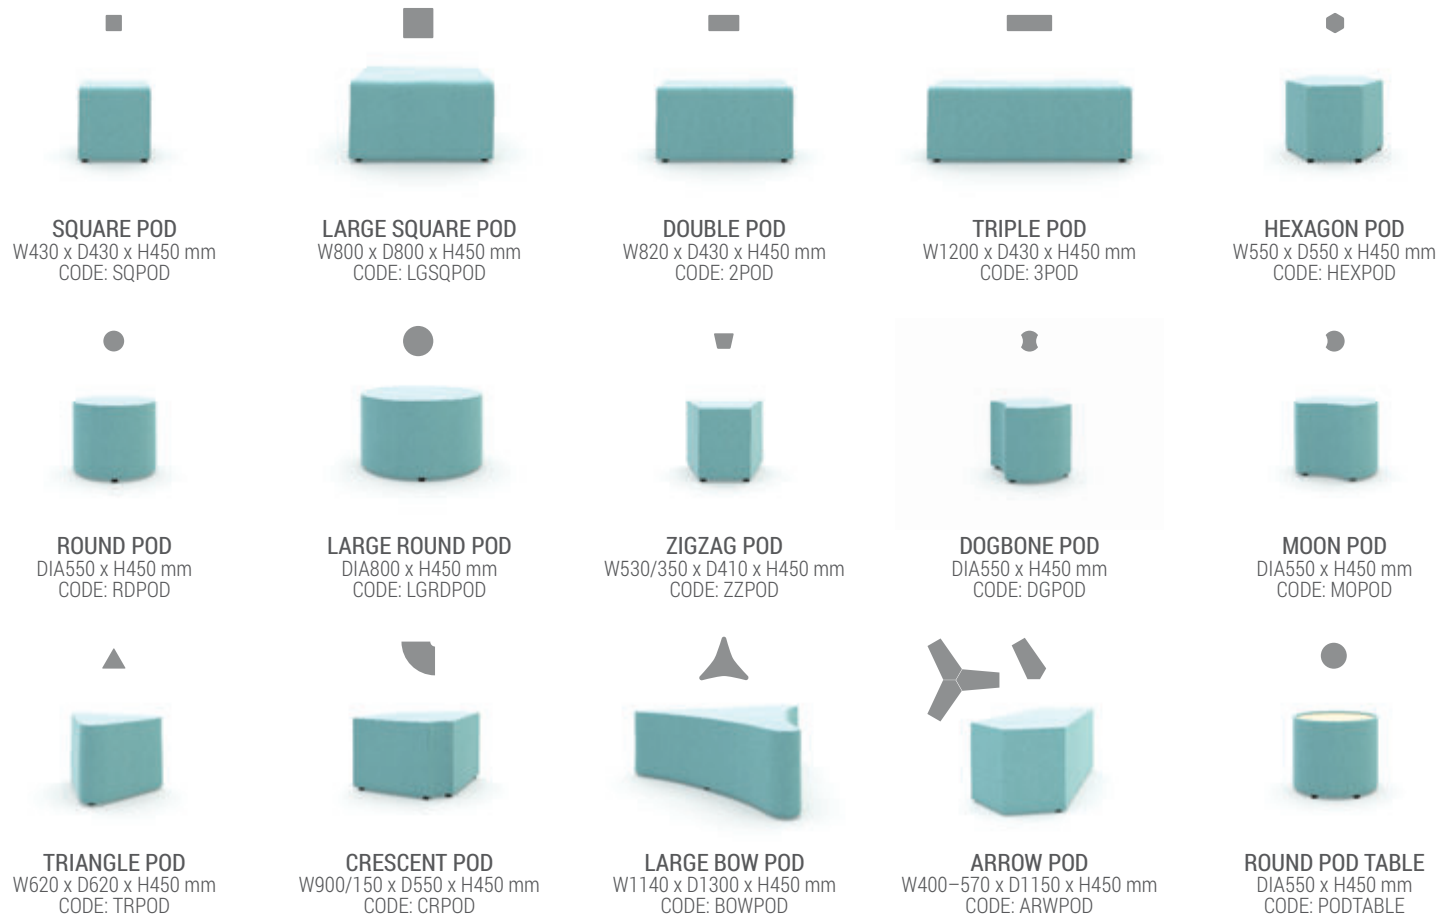

PROFILE TABLE FOR 2 SEATER
W1200L x D800 x H720 mm
CODE: TABLE12

PROFILE TABLE FOR 3 SEATER
W1800 x D800 x H720 mm
CODE: TABLE18

TABLE TOPS IN BEECH AS STANDARD. ADD -RB FOR ROUND OR -SB FOR SQUARE BASE. PLEASE SEE PAGE 79 FOR OTHER FINISHES AND UPHOLSTERY OPTIONS.

PODS

FOR CONTEMPORARY SPACE CONFIGURATION

SQUARE POD
W430 x D430 x H450 mm
CODE: SQPOD

LARGE SQUARE POD
W800 x D800 x H450 mm
CODE: LGSQPOD

DOUBLE POD
W820 x D430 x H450 mm
CODE: 2POD

TRIPLE POD
W1200 x D430 x H450 mm
CODE: 3POD