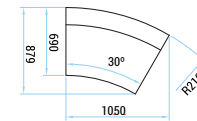

1000 SERIES LOW

CONFIGURABLE SEATING SOLUTION DESIGNED TO INSPIRE

CORNER POD
W690 x D690 x SH430 mm
CODE: S10CPOD

CURVED 30°
D690 x H790 x SH430 mm
CODE: S10CV30

CURVED 60°
D690 x H790 x SH430 mm
CODE: S10CV60