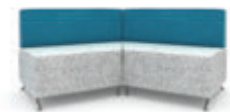

120° CHEVRON CHAIR
D690 x H790 x SH430 mm
CODE: S10LCHEV