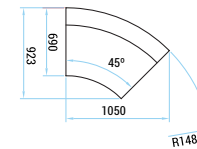

120° CHEVRON CHAIR
D690 x H790 x SH430 mm
CODE: S10LCHEV