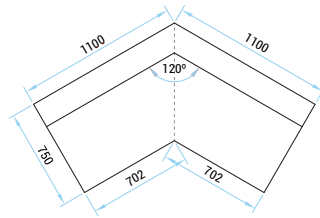

1000 SERIES HIGH

DESIGNED FOR MULTI-FUNCTION USE - PERFECT FOR PRIVACY

120° CHEVRON SETTEE
D750 x H1350 x SH430 mm
CODE: S10HCHEV